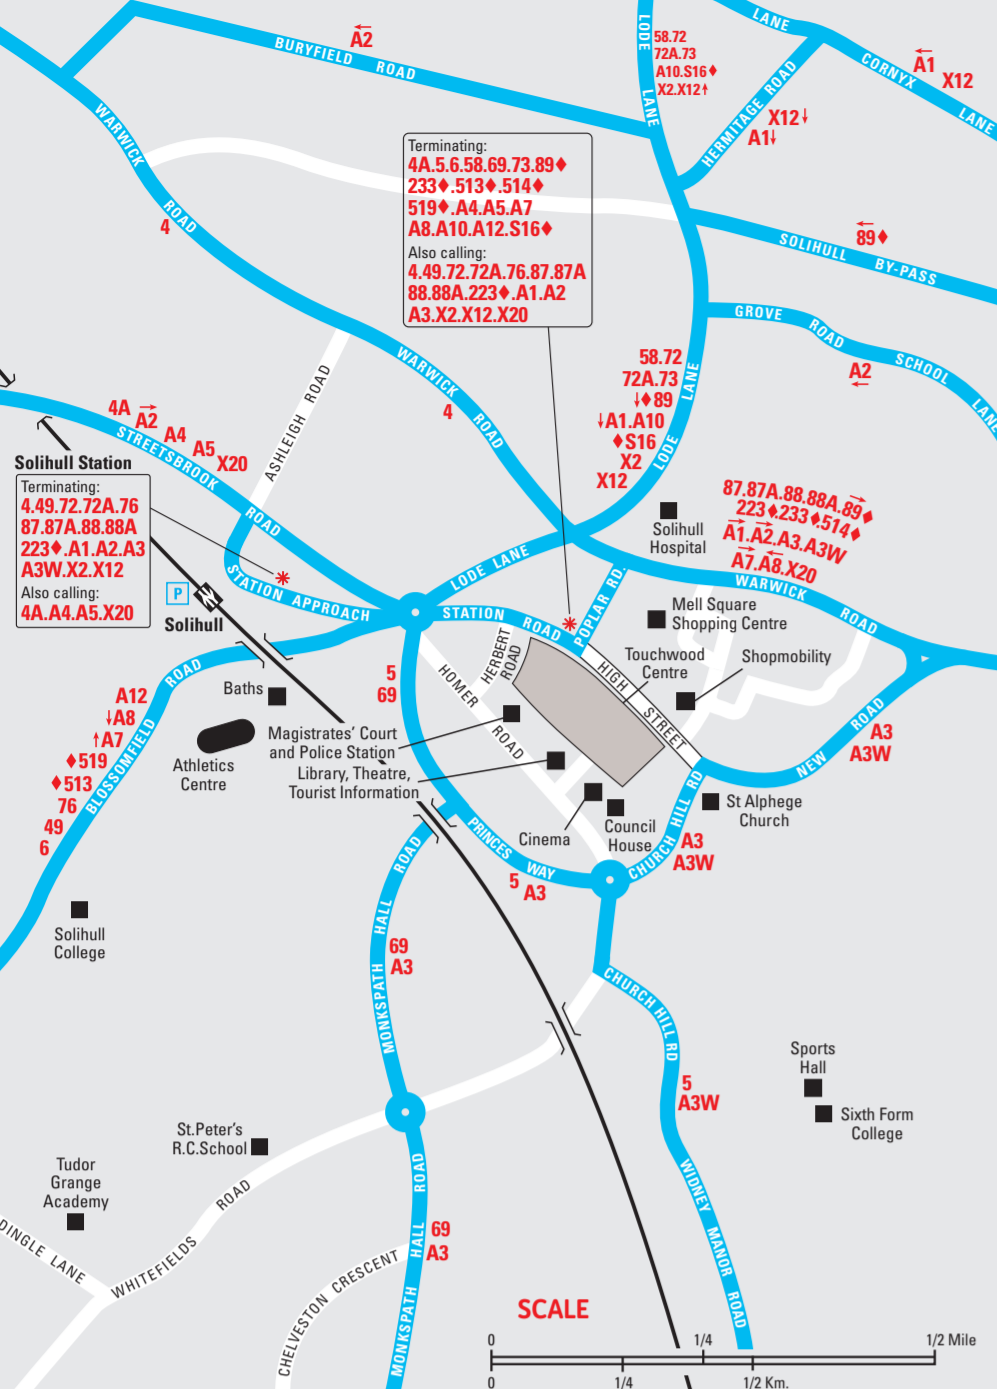

SOLIHULL TOWN CENTRE