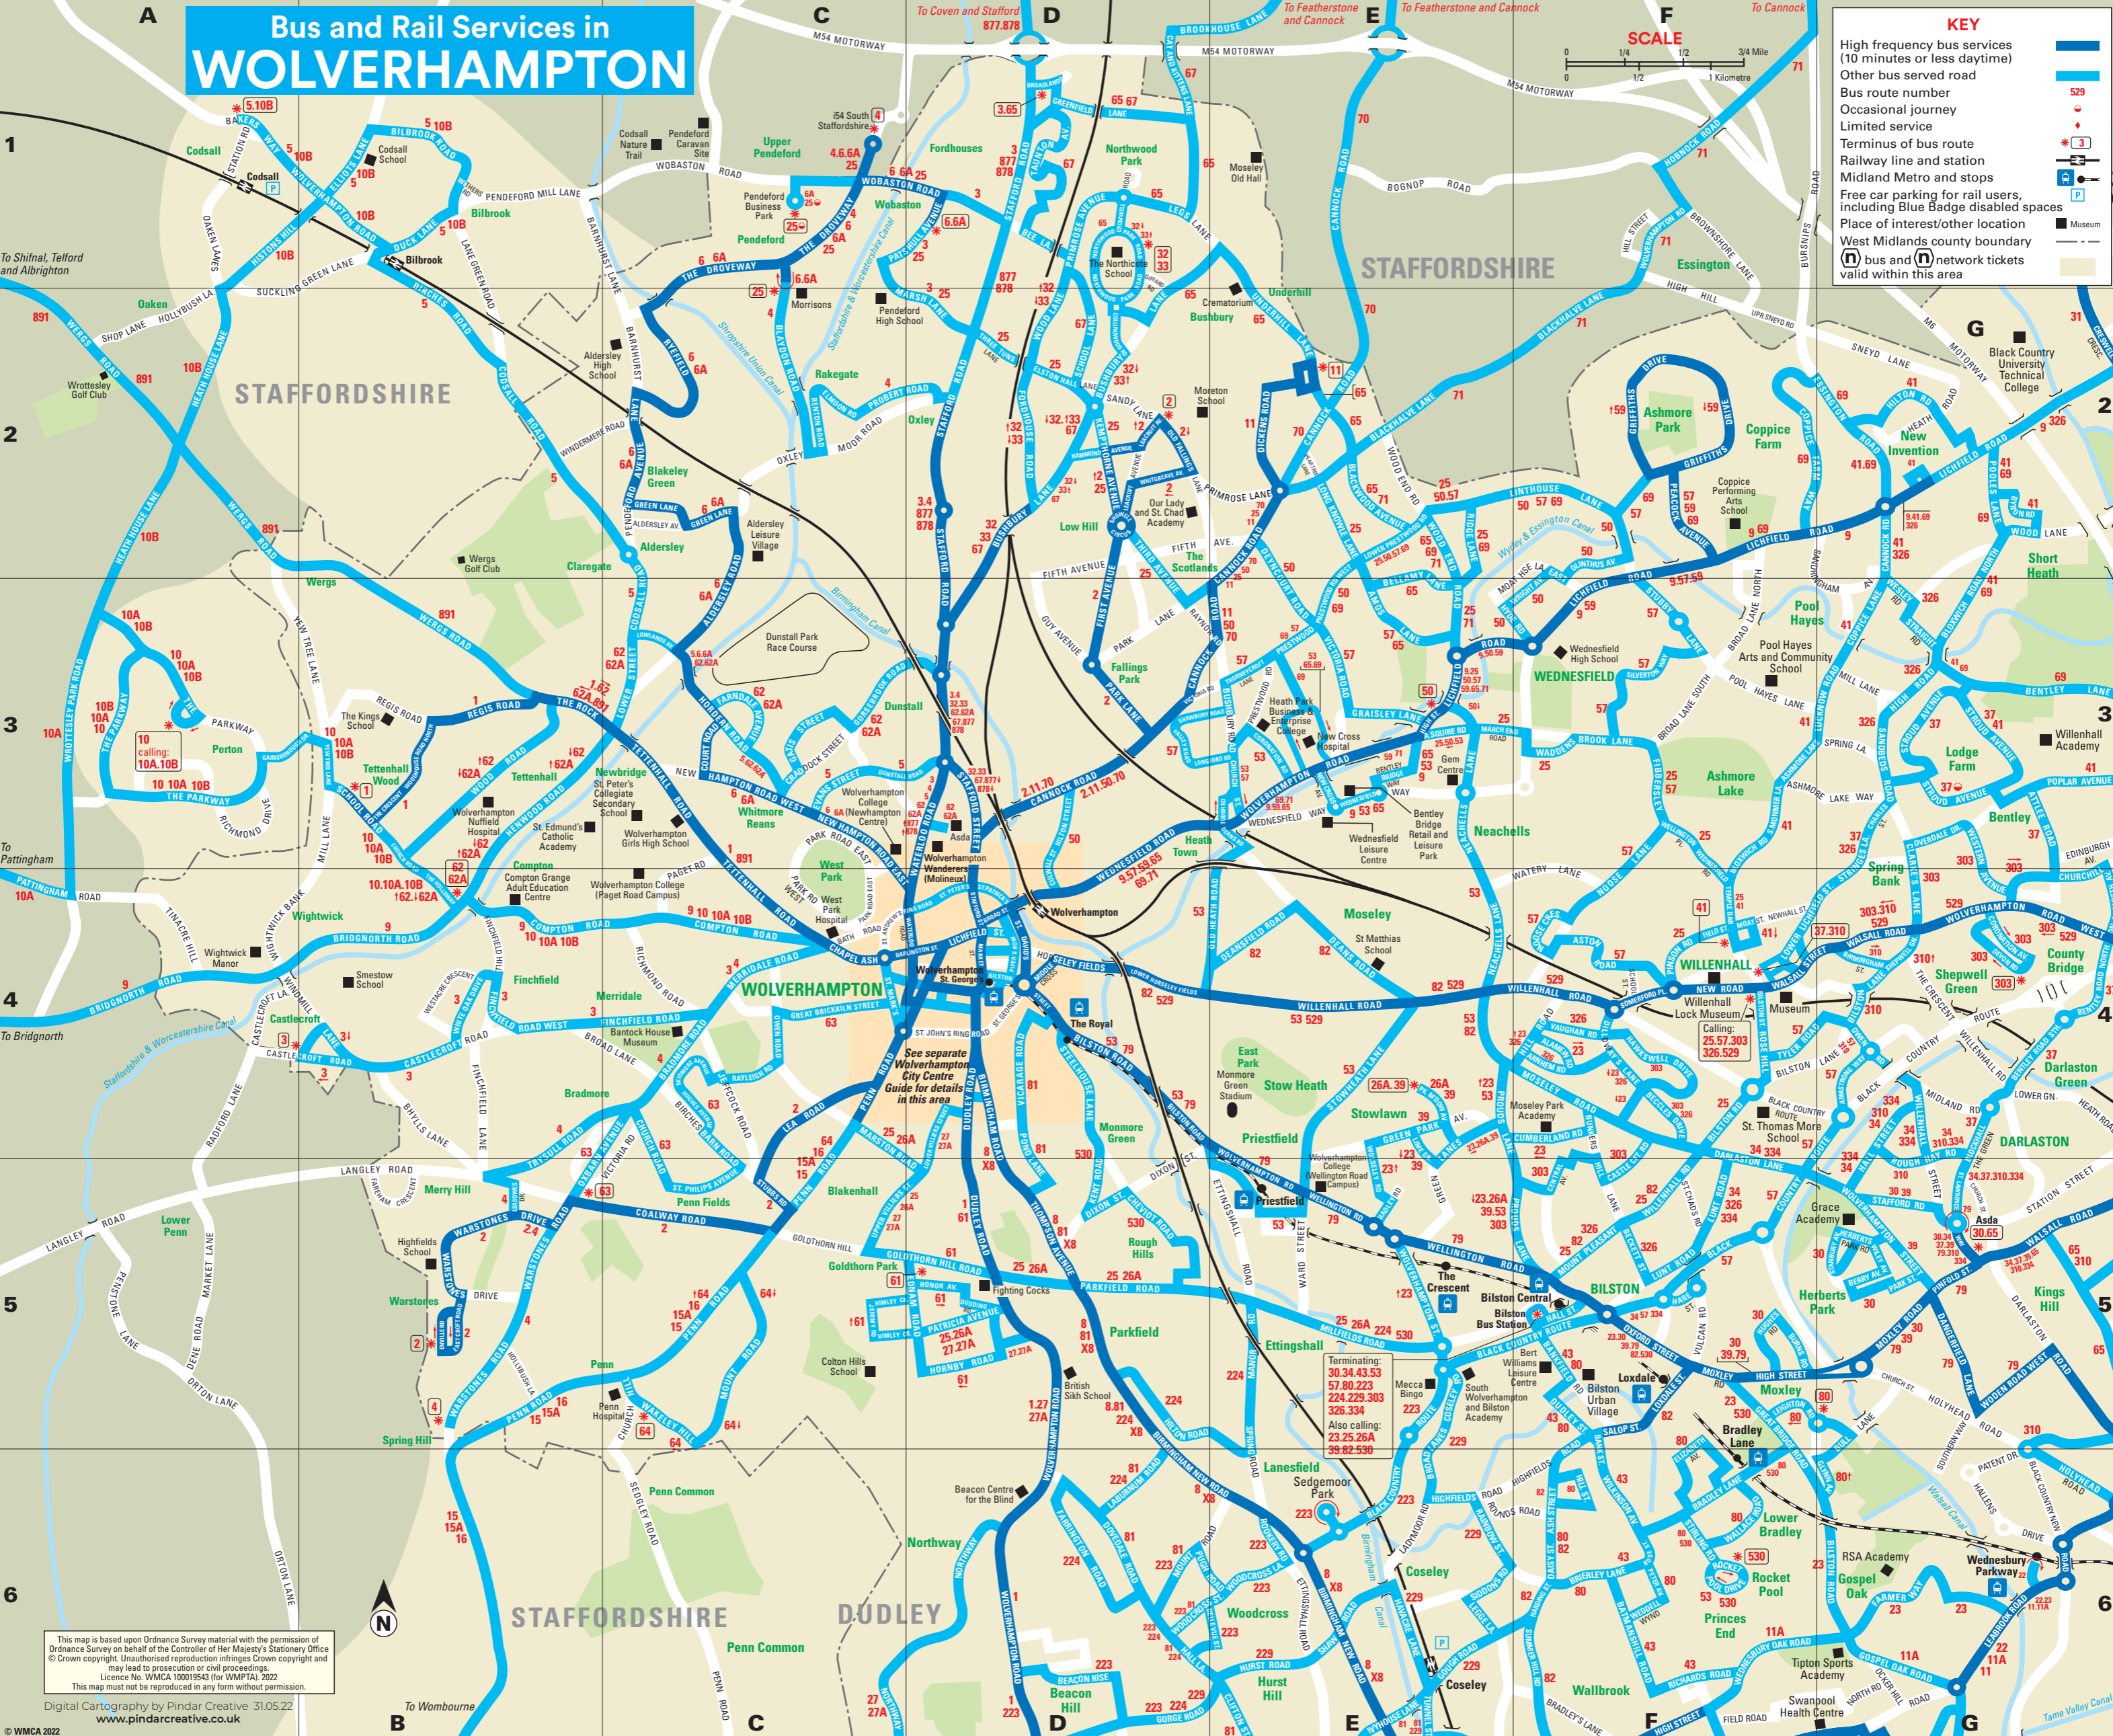

Bus and Rail Services in WOLVERHAMPTON

KEY

- High frequency bus services (10 minutes or less daytime)
- Other bus served road
- Bus route number
- Local service
- Limited service
- Terminus of bus route
- Railway line and station
- Midland Metro and stops
- Free car parking for rail users, including Blue Badge disabled spaces
- Place of interest/other location
- West Midlands county boundary
- (n) bus and (n) network tickets valid within this area