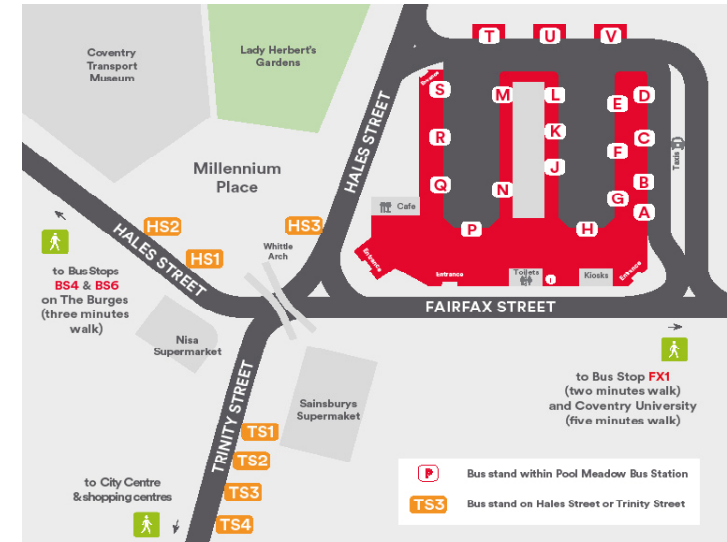

Get free travel to work*

Workwise can help you on the way to your new job with incredible discounts

workwise tfwm.org.uk/workwise

*Available on selected tickets. Terms and conditions apply.