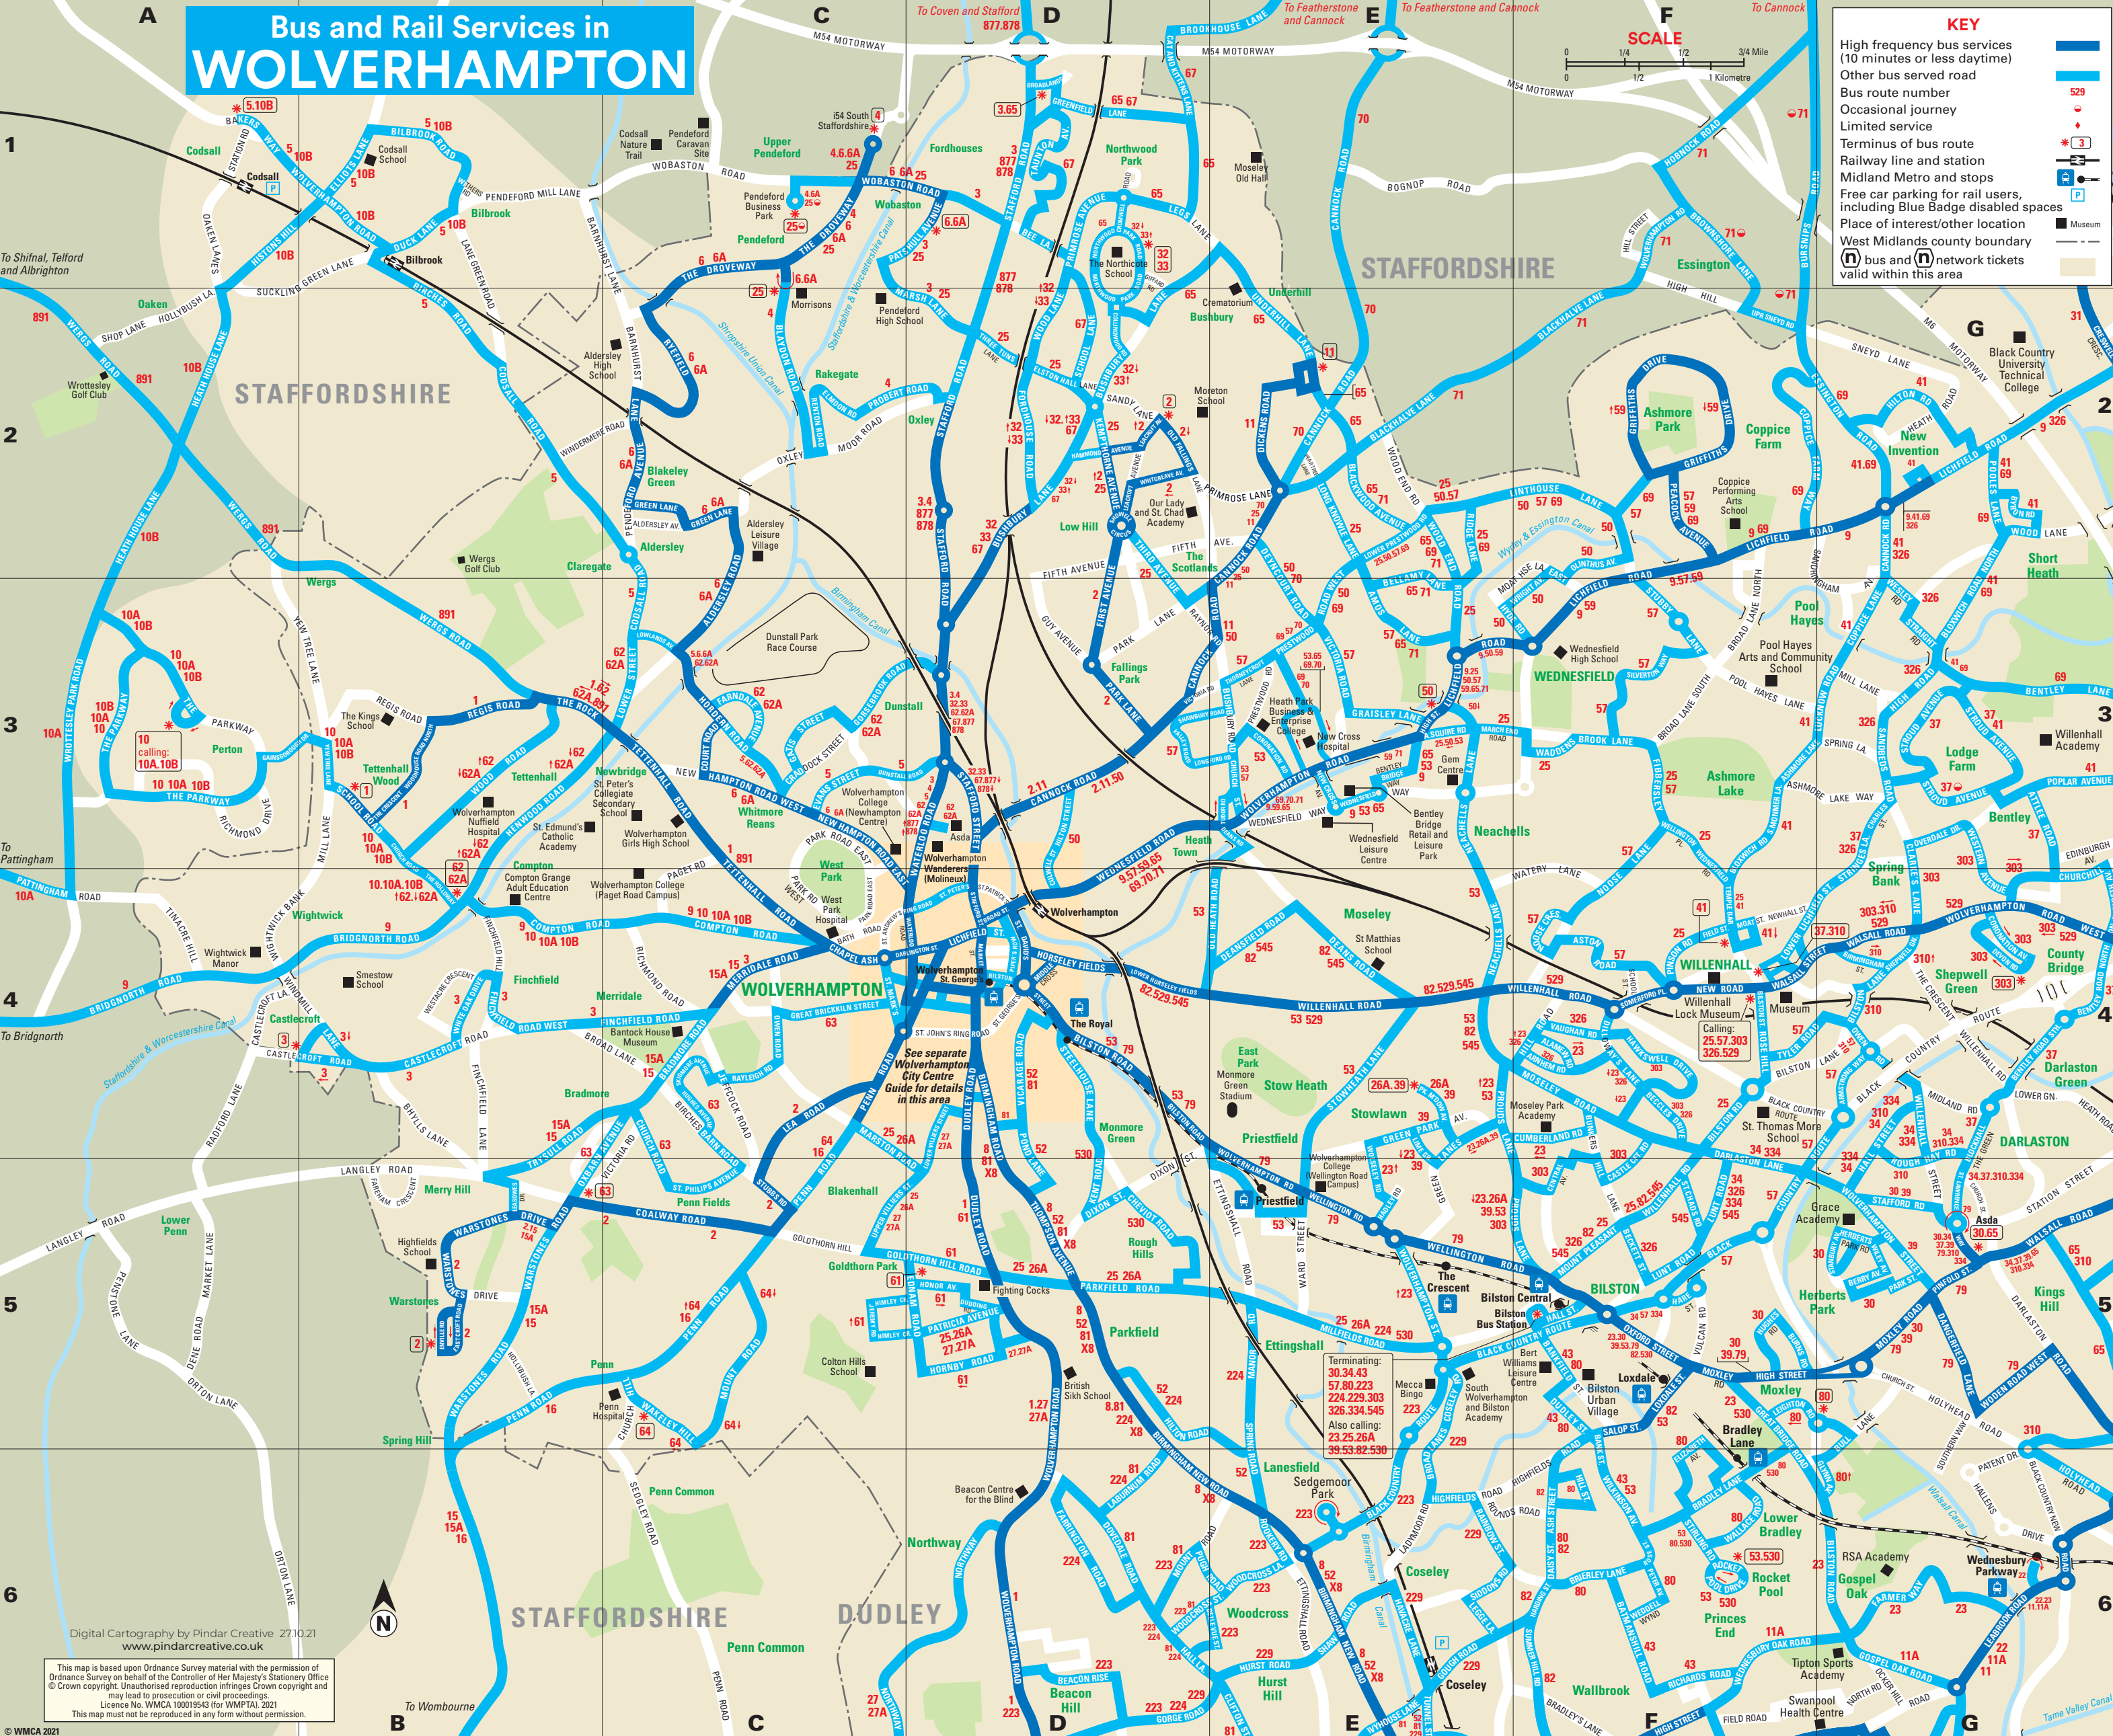

Bus and Rail Services in WOLVERHAMPTON

KEY

- High frequency bus services (10 minutes or less daytime)
- Other bus served road
- Bus route number
- Local service
- Limited service
- Terminus of bus route
- Railway line and station
- Midland metro and stops
- Free car parking for rail users, including Blue Badge disabled spaces
- Place of interest/other location
- West Midlands county boundary
- (n) bus and (n) network tickets valid within this area

See separate Wolverhampton City Centre Guide for details in this area

Terminating:
 30.34.43
 57.80.223
 224.229.303
 326.334.545
 Also calling:
 23.25.26A
 39.53.82.530