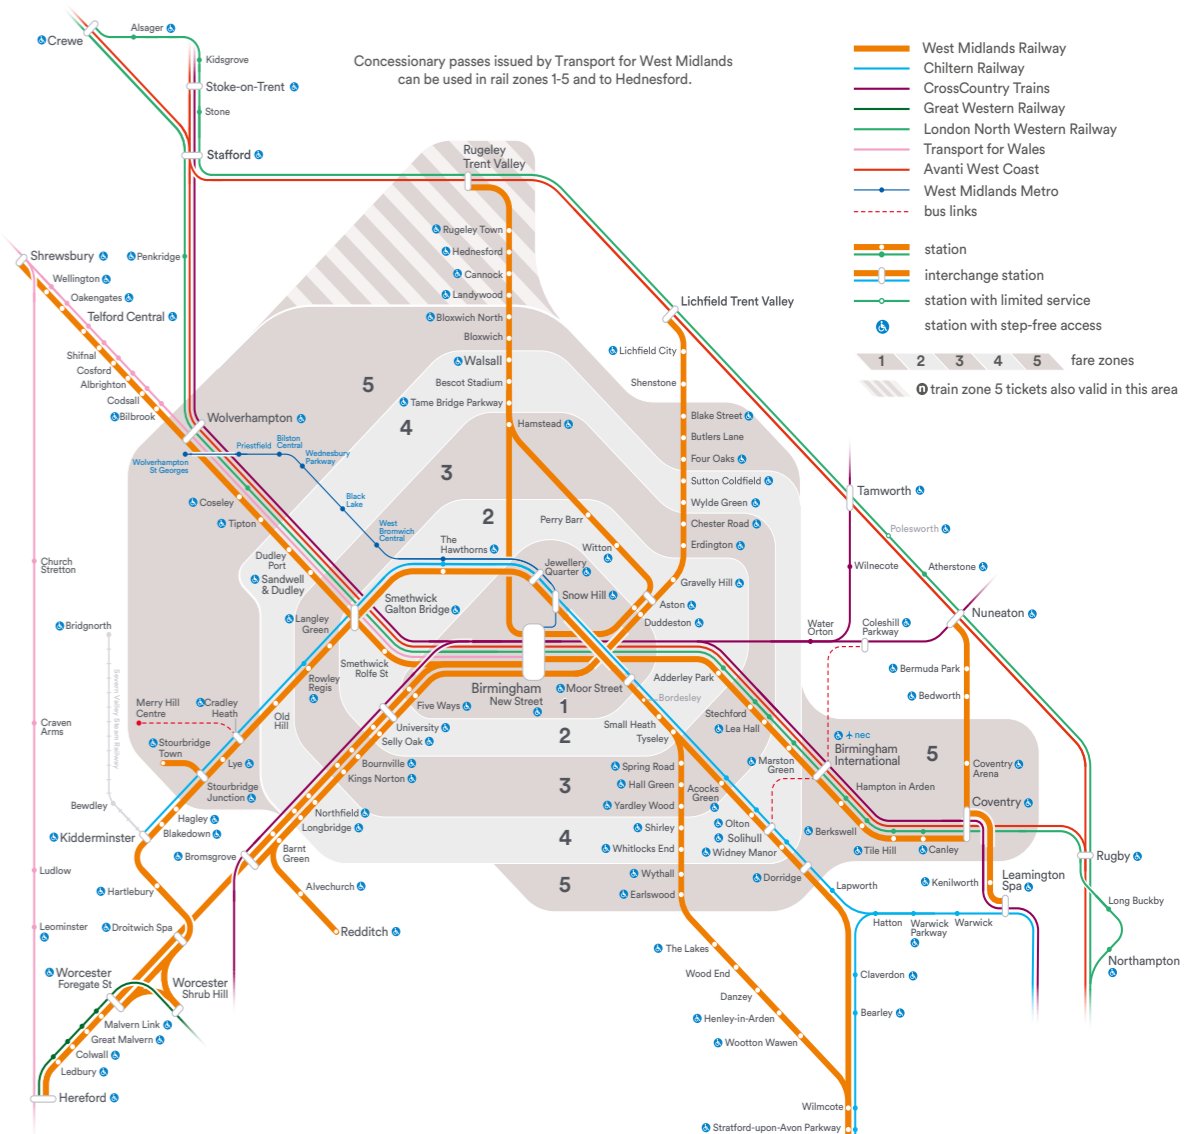

On-demand buses in the West Midlands

West Midlands On-demand is a new type of bus service. It does not follow a specific route. Instead, you book a journey and a bus will pick you up at a time you choose.

We use accessible minibuses. They have space for a wheelchair. You can also bring assistance dogs on the bus. All other dogs are banned.

You can use West Midlands On-demand Monday to Friday, 7am to 8pm for journeys throughout Coventry, as well as to and from:-

- Meriden
- Balsall Common
- Kenilworth
- Leamington Spa
- University of Warwick

For more information and ticket prices, visit twfm.org.uk.