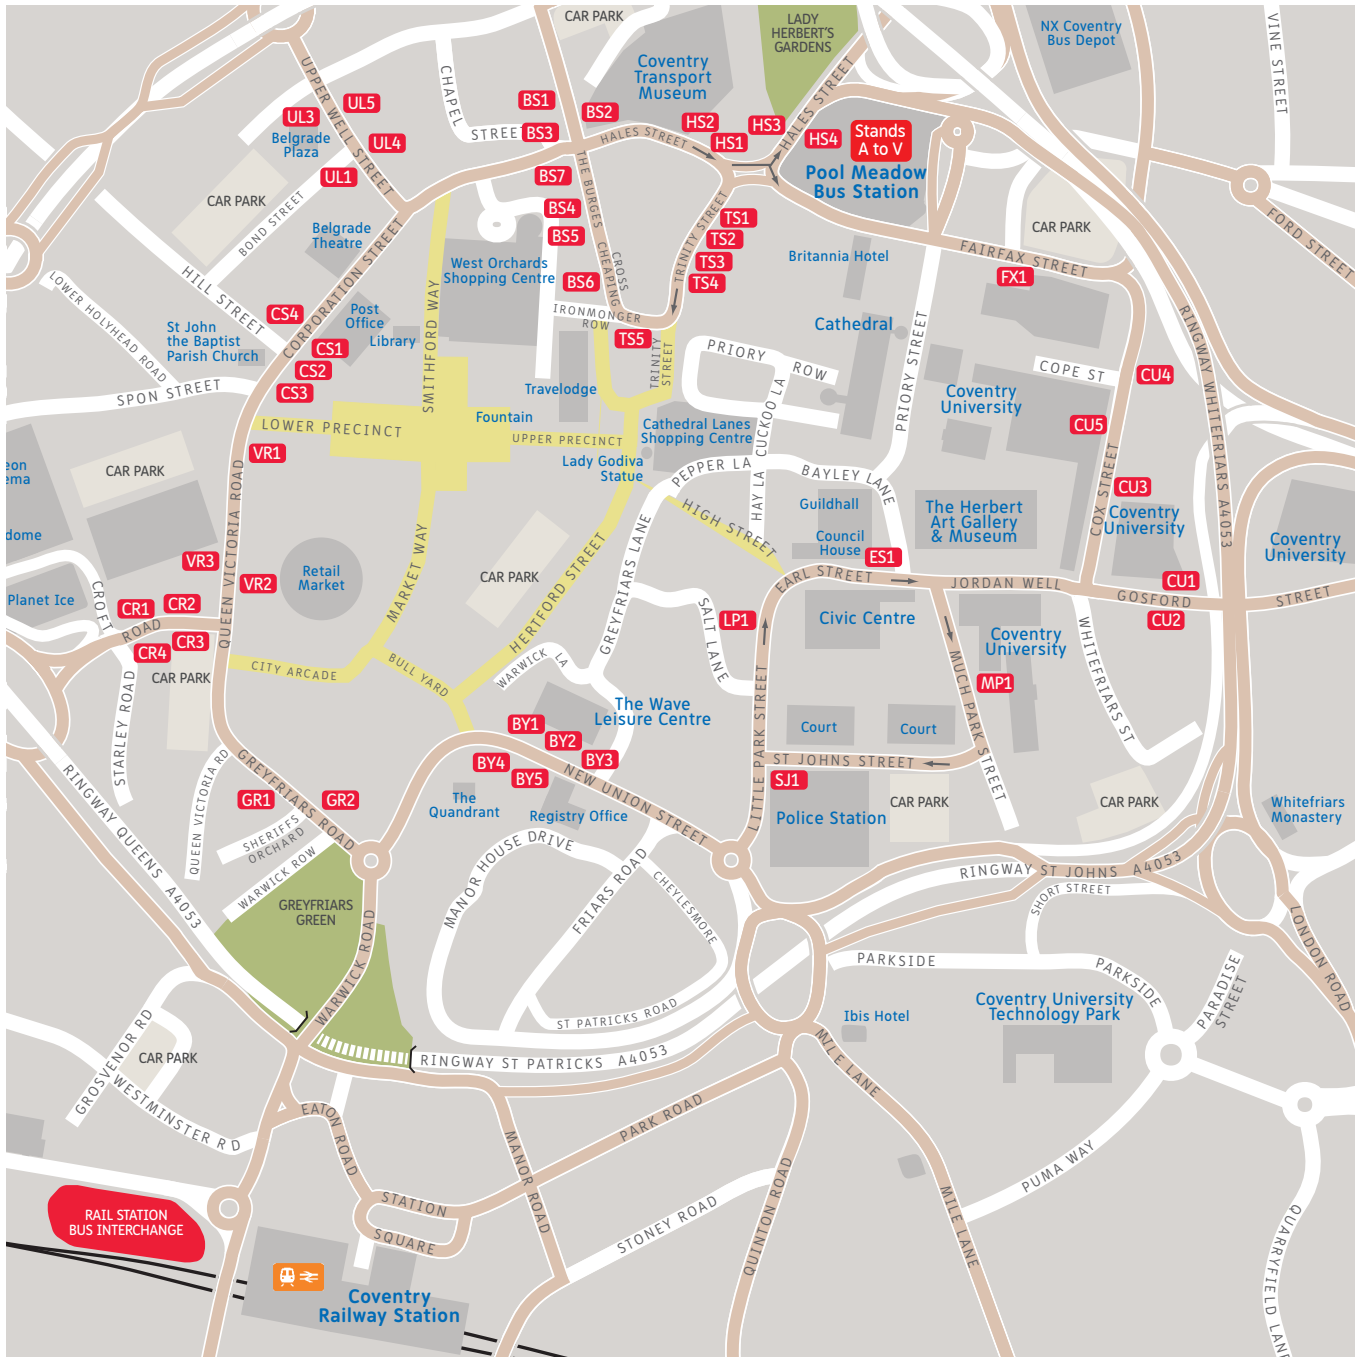

Plan your trip on the go!

Search for 'Transport for West Midlands' on your app store