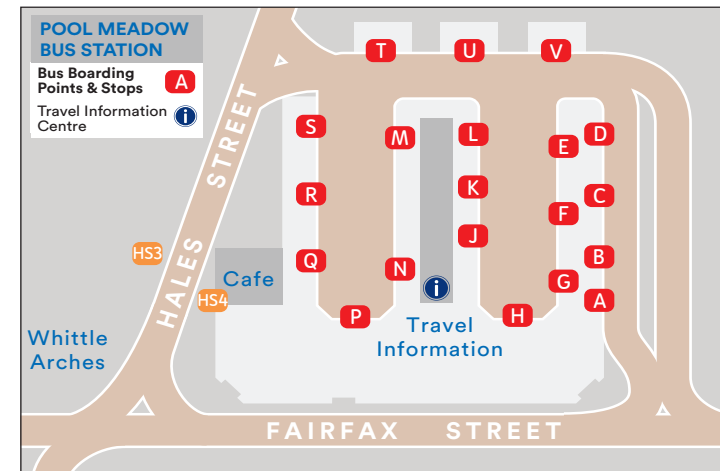

Coventry City Centre

Map & Guide

Bus services from City Centre

Letters in **red** indicate stand service departs from in Pool Meadow Bus Station. Letters in **orange** indicate bus stops service departs from in the City Centre.

Service	Destination	Bus stop
1	Coundon	J BS7 CS1 CR4
2	Tile Hill Village	J BS7 CS1 CR4
3	Arena Park	CU2 CU5 FX1 TS3
3	University Hospital	HS4 BS6 CU4 CU1
5 5A	Arena Park	G BS5 UL3
6 6A	Tanyard Farm	R BS7 CS1 CR4
7 7A	Brownhill Green	CU2 CU5 FX1 G BS5 UL3
7 7A	Bell Green	UL5 BS3 N CU4 CU1
8	Walsgrave	UL5 BS3 P CU4 CU1
8	Allesley Park	CU2 CU5 FX1 Q BS5 UL3
9	Wainbody	CU2 CU5 FX1 L TS5 CS2 VR2 GR2
9	University Hospital	GR1 VR3 CS4 BS3 P CU4 CU1
11	Leamington Spa	L TS5 CS2 VR2 GR2
12X	University of Warwick	K CU3 MP1 SJ1 BY4
13 13A	Whitmore Park	CU2 CU5 FX1 BS4 UL1
13 13A	Willenhall	UL5 BS3 HS2 CU4 CU1
14 14A	University of Warwick	T BS7 CS1 CR4
16	Keresley Village	BS4 UL1
17 17A	University Hospital	BY5 GR1 VR3 CS4 BS3 N
17 17A	Fenside	S TS2 CS3 VR2 GR2 BY1
18 18A	Tile Hill Village	U BS7 CS1 CR4
19	Westwood Bus'n Park	U TS5 CS1 VR2 GR2
20	Nuneaton	TS4 BS1
20B	Longford	TS4 BS1
20A 20C	University Hospital	TS4 BS1
21 21A	Willenhall/Middlemarch	TS1 CS3 VR2 GR2 BY1
21	Wood End	BY5 GR1 VR3 CS4 HS3
22	Victoria Farm	M
24	Tile Hill Village	F CU3 MP1 SJ1 BY4
25	Rugby	F CU3 MP1 SJ1 BY4
41	Stonehouse Estate	E CU3 MP1 SJ1
42	Brownhill Green	E BS5 UL3
47	Cannon Park	E BS5 CS3 CR3
48C	Nuneaton	TS3 BS1
55 55A 56	Nuneaton	TS3 BS1
74	Nuneaton	E CU4 CU1
85 85A 85B	Rugby	F CU4 CU1
86	Rugby	BY5 GR1 VR3 CS4 HS1 CU4 CU1
87 87A	Solihull	H TS5 CS2 VR2 GR2
89	Solihull	BY1
735	Ansley Village	E BS5 UL1

University Hospital

The following buses serve University Hospital directly
9, 17/17A, 74, 85/85A/85B & X6

Coventry Rail Station

The following buses stop at or near to the Rail Station
9, 11, 12X, 19, 24, 25/25A, 87/87A, U12, X17 & X30