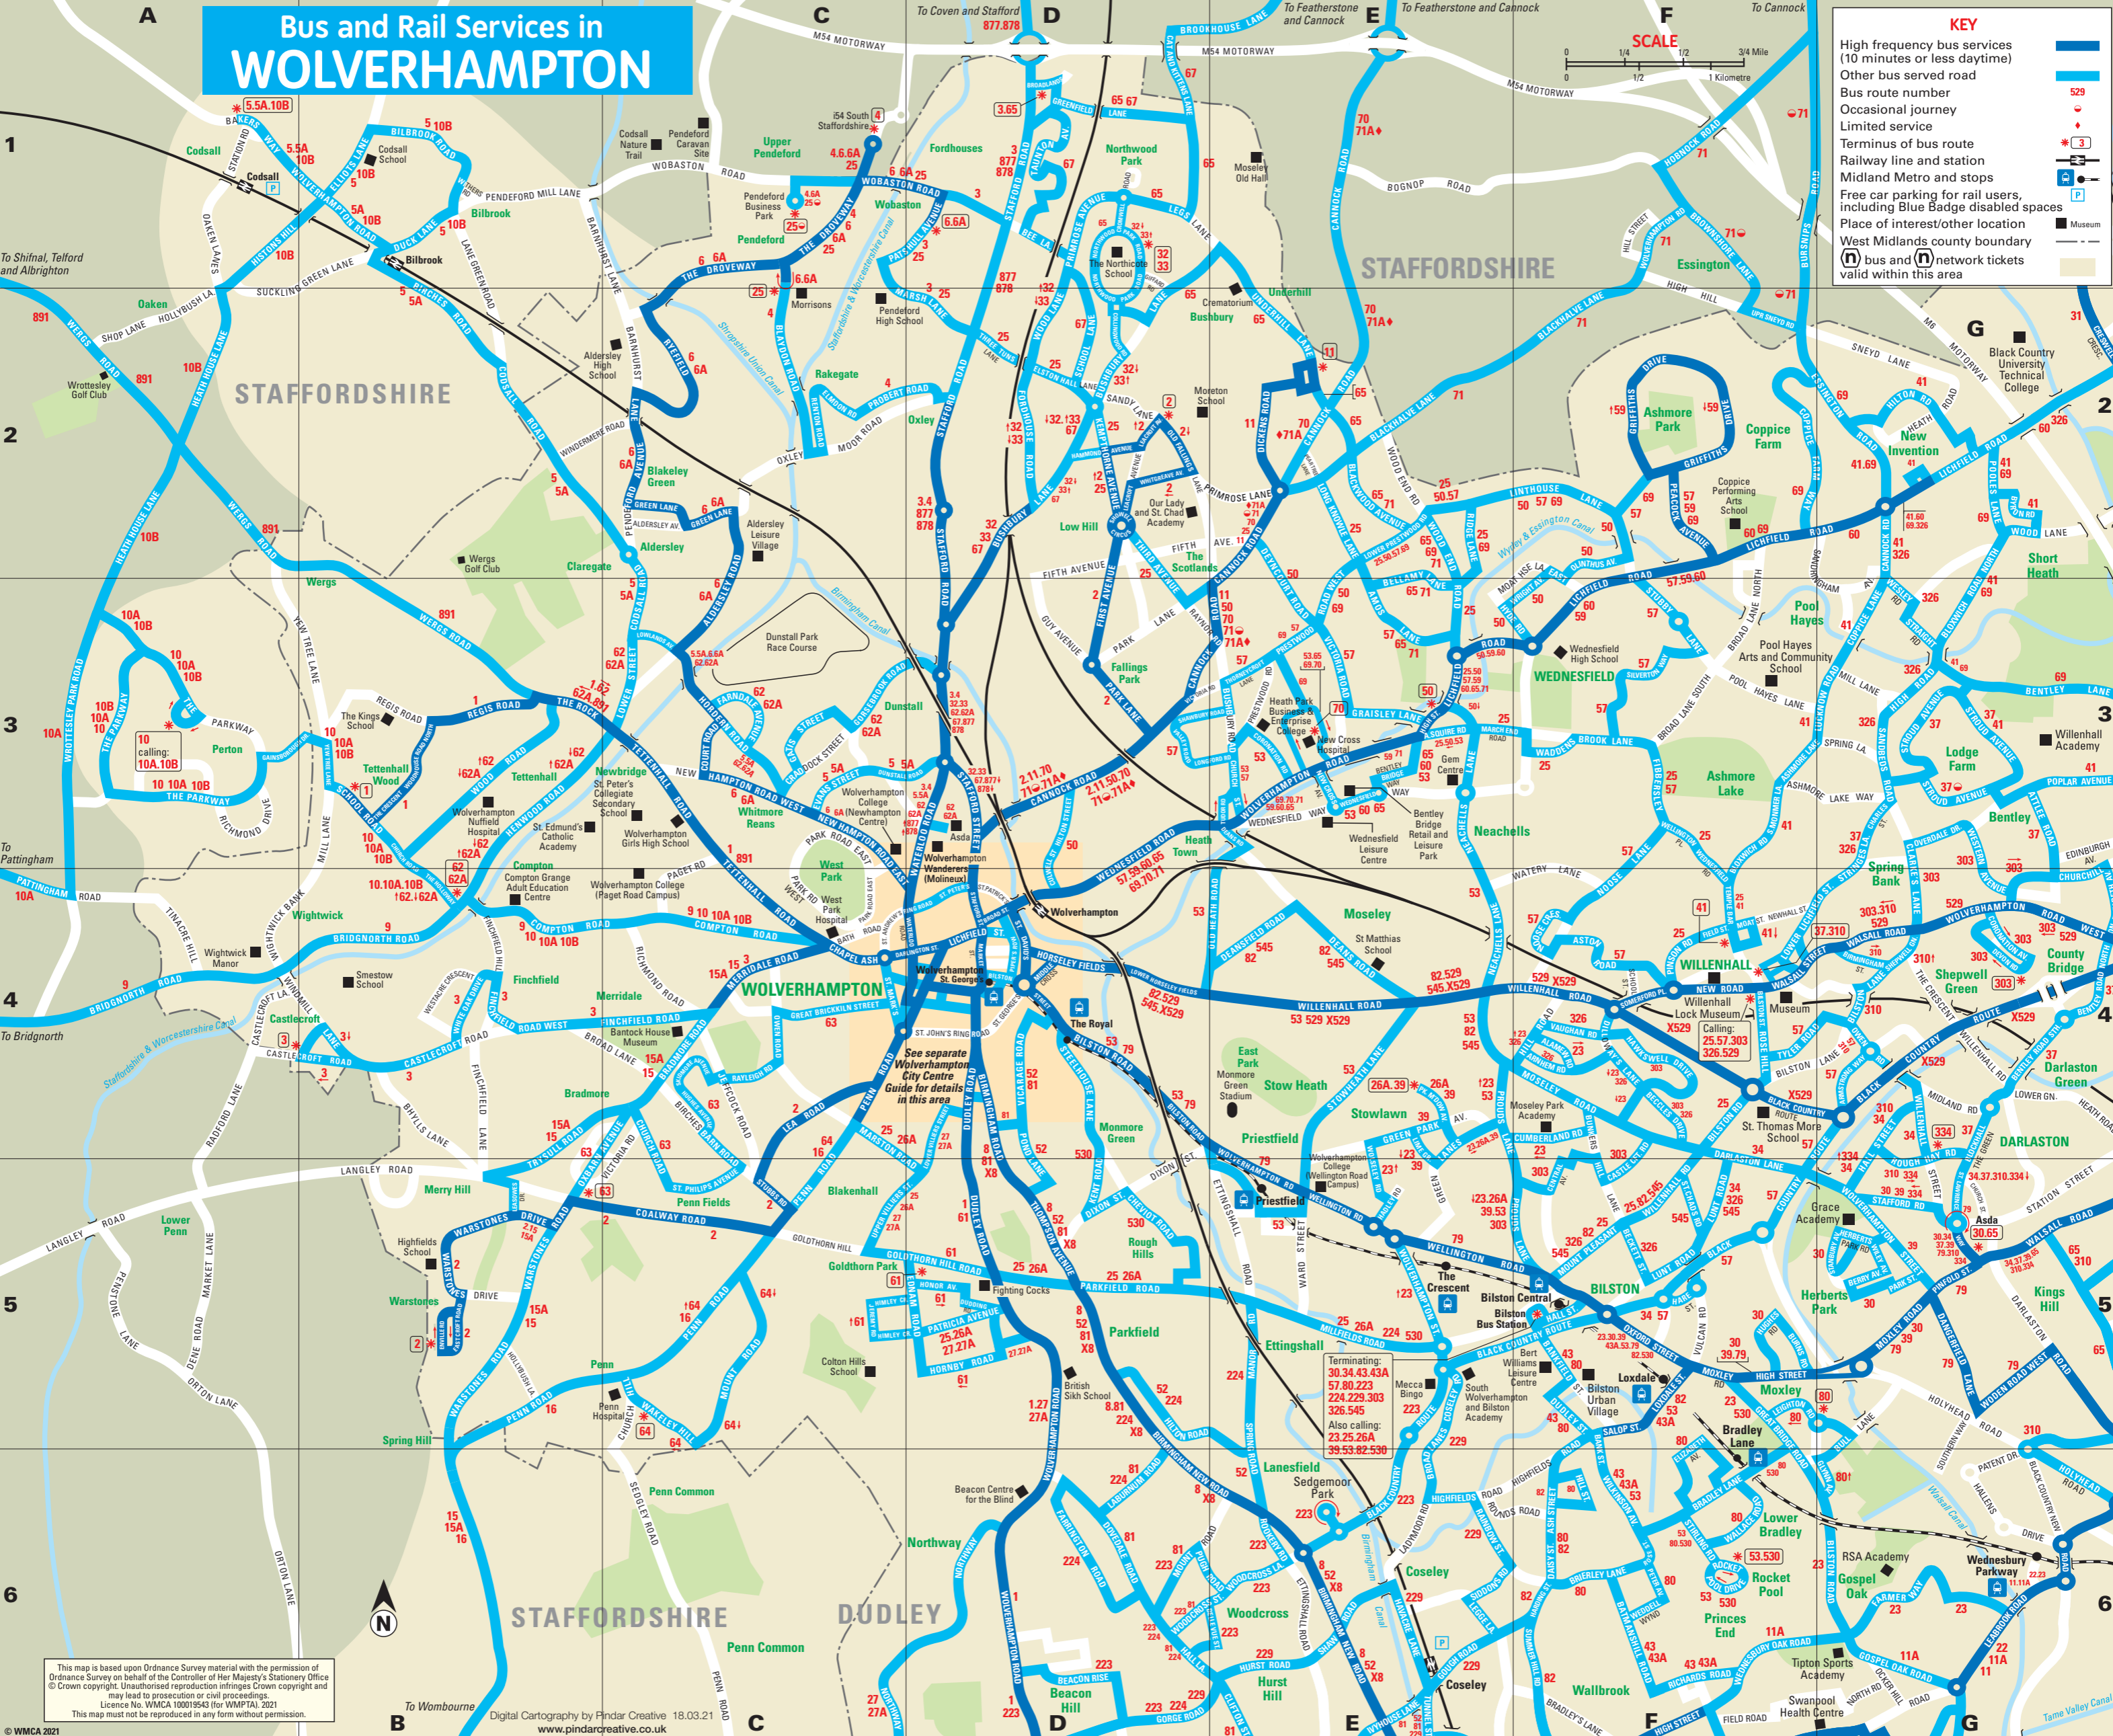

Bus and Rail Services in WOLVERHAMPTON

KEY

- High frequency bus services (10 minutes or less daytime)
- Other bus served road
- Bus route number
- Limited service
- Terminus of bus route
- Railway line and station
- Midland Metro stops
- Free car parking for rail users, including Blue Badge disabled spaces
- Place of interest/other location
- West Midlands county boundary
- (n) bus and (n) network tickets valid within this area

Terminating:
30.34.43.43A
57.80.223
224.229.303
326.545
Also calling:
23.25.26A
39.53.82.530