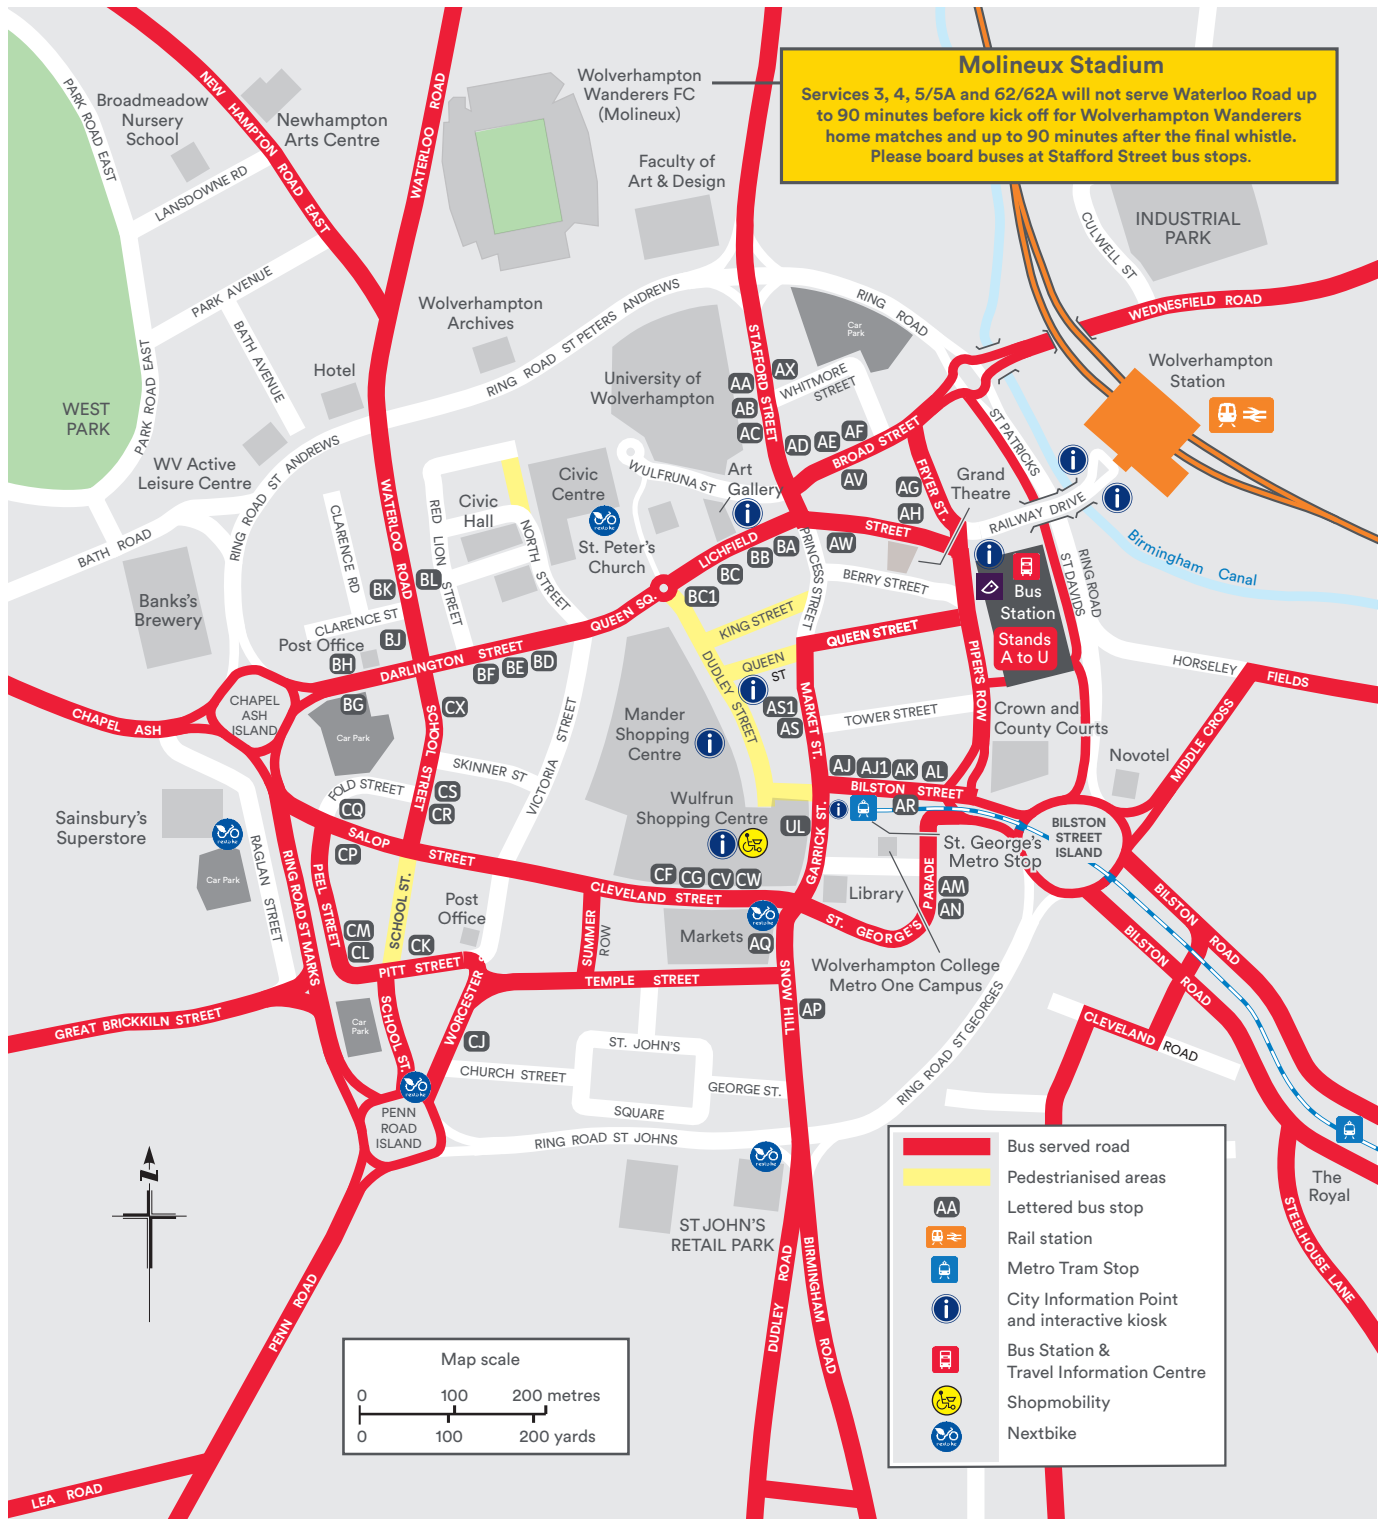

Wolverhampton City Centre

Map & Guide

Bus services from City Centre

Letters in **red** indicate stand service departs from in Pipers Row Bus Station.
 Letters in **grey** indicate bus stops service departs from in the City Centre.

Service	Destination	Bus stop
1	Dudley	BH CX CS CV AJ AN
1	Tettenhall Wood	AL AW BA BF BG
2	Bushbury Hill	CK CG AJ K* AV AC
2	Warstones	AD BC BD CX CS CJ
3	Castlecroft	AD BC1 BE BG
3	Fordhouses	CQ CF AS1 AW AB
4	i54	BL CX CR CF AS1 AW AB
5/5A	Codsall	C AV BB BD BJ
6/6A	Wobaston	D AV BB BD BJ
8	Wollaston	S AM AP
9 ARR	Bridgnorth	B BC BE BG
9 NX	Walsall	G
10/10A/10B	Perton	H AV BB BE BG
11	Underhill	M* AV AC
15/15A	Merry Hill Centre	L AV BC BE BG
16	Stourbridge	L AV BC BF CX CS CJ
25	Pendeford	A AM CJ
26A	Stowlawn	A AM CJ
27/27A	Dudley	A AM AP
32/33	Northwood Park	T AV AB
50	Wednesfield	H
52	Coseley	B
53	Rocket Pool	B
57	Bilston	N
59	Ashmore Park	F
61	Goldthorn Park	A AW BC BF CX CS CG AP
62/62A	Compton	AD BA BD BJ
63	Oxbarn Avenue	J BC1 CX CS CM CJ
64	Wakeley Hill	J BC1 CX CS CM CJ
65	Fordhouses	P
67	Cannock	BC CX CR CG AS AC
69	Walsall	N
70	Cannock	AV AC
71/71A	Cannock	AV AC
79	West Bromwich	R
81	Dudley	S
82	Dudley	P
500	City Centre Free Bus	G BB BE CP CK CF
529	Walsall	Q
530	Rocket Pool	J ↔ AR
545	Bilston	AR

877/878	Stafford	BC BD BK
891	Telford	D AV BC1 BD BG
X8	Birmingham	S AM AP
Coach stand		E

Key

Bus served roads	PIPER'S ROW
Swift Collector	

* Buses operated by Let's Go operate from an adjacent Bus Station stand.

❖ Evening and Sundays only

New Cross Hospital

Services 9, 59 & 65 serve New Cross Hospital directly

The most frequent bus is Service 59 from Wolverhampton Bus Station, which operates every few minutes during weekday daytimes and at frequent intervals during evenings and Sundays.