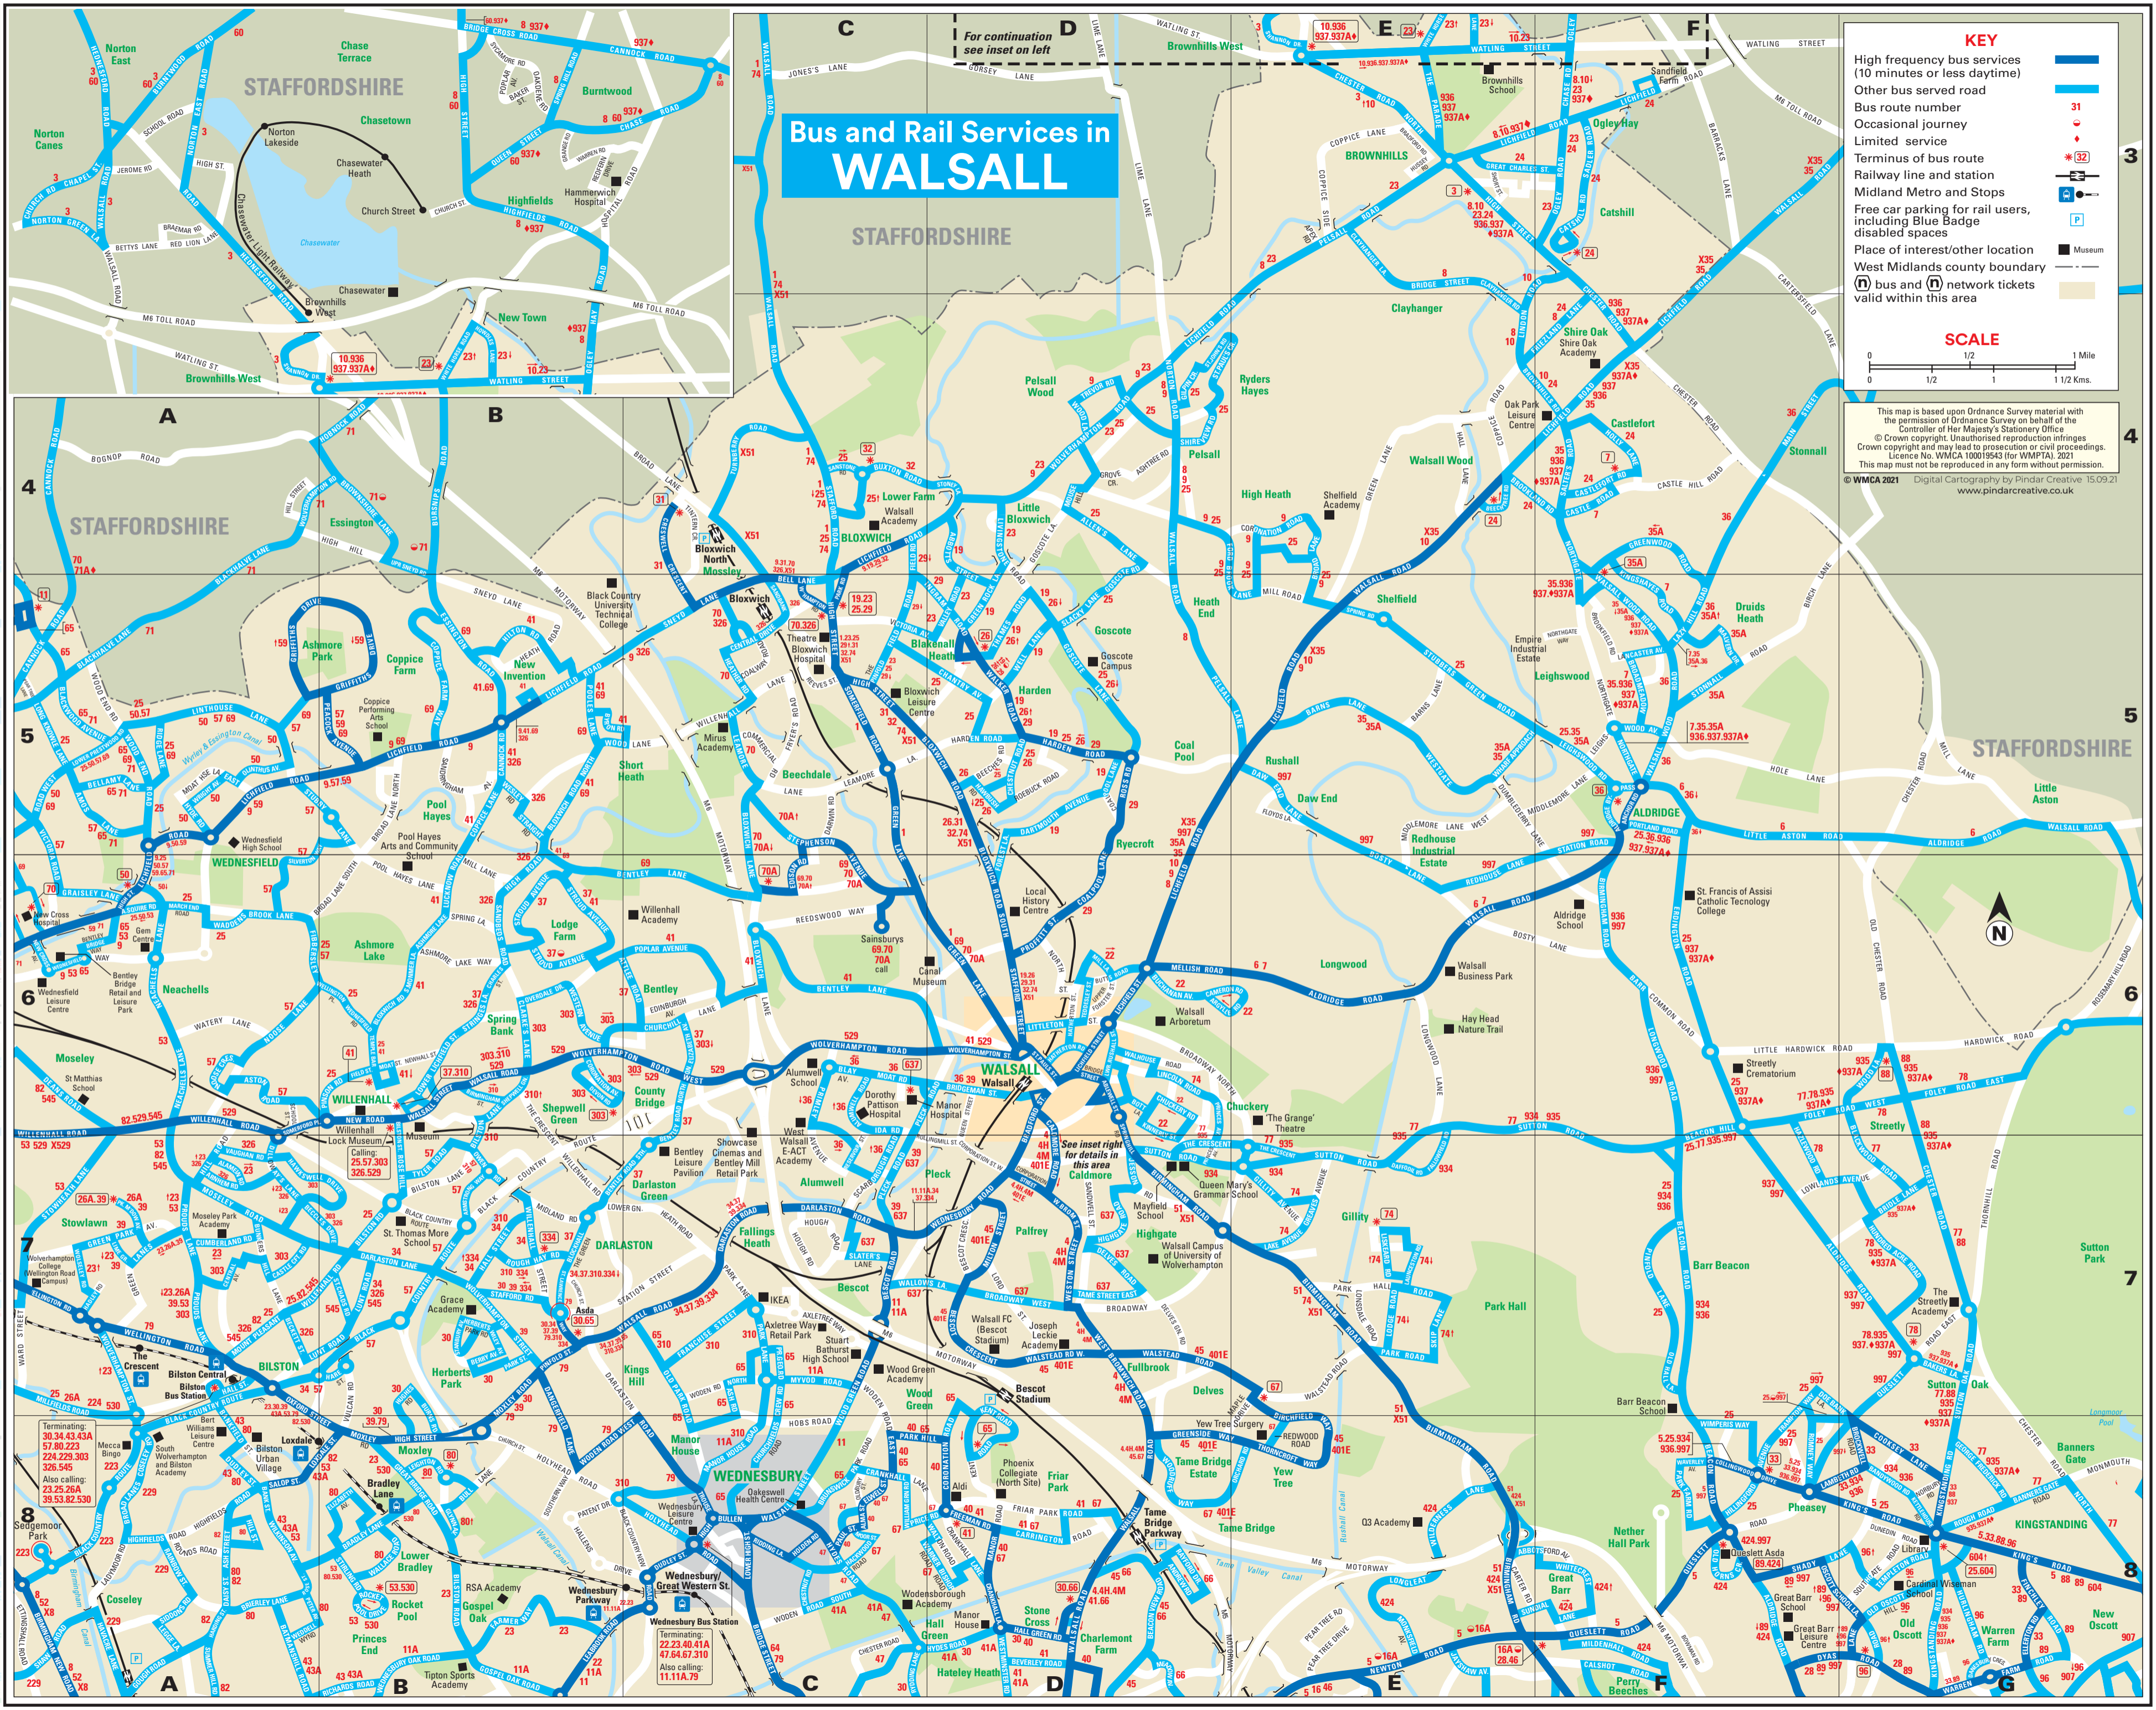

Bus and Rail Services in WALSALL

KEY

- High frequency bus services (10 minutes or less daytime)
- Other bus served road
- Bus route number
- Occasional journey
- Limited service
- Terminus of bus route
- Railway line and station
- Midland Metro and Stops
- Free car parking for rail users, including Blue Badge disabled spaces
- Place of interest/other location
- West Midlands county boundary
- (n) bus and (n) network tickets valid within this area

SCALE

0 1/2 1 Mile
0 1/2 1 1 1/2 Kms.

Terminating:
30.34.43.43A
57.80.22.23
224.229.303
326.545
Also calling:
23.25.26A
39.53.82.530

Walsall Bus Station
22.23.40.41A
47.64.67.310
Also calling:
11.11A.79

See inset right for details in this area
Caldmore