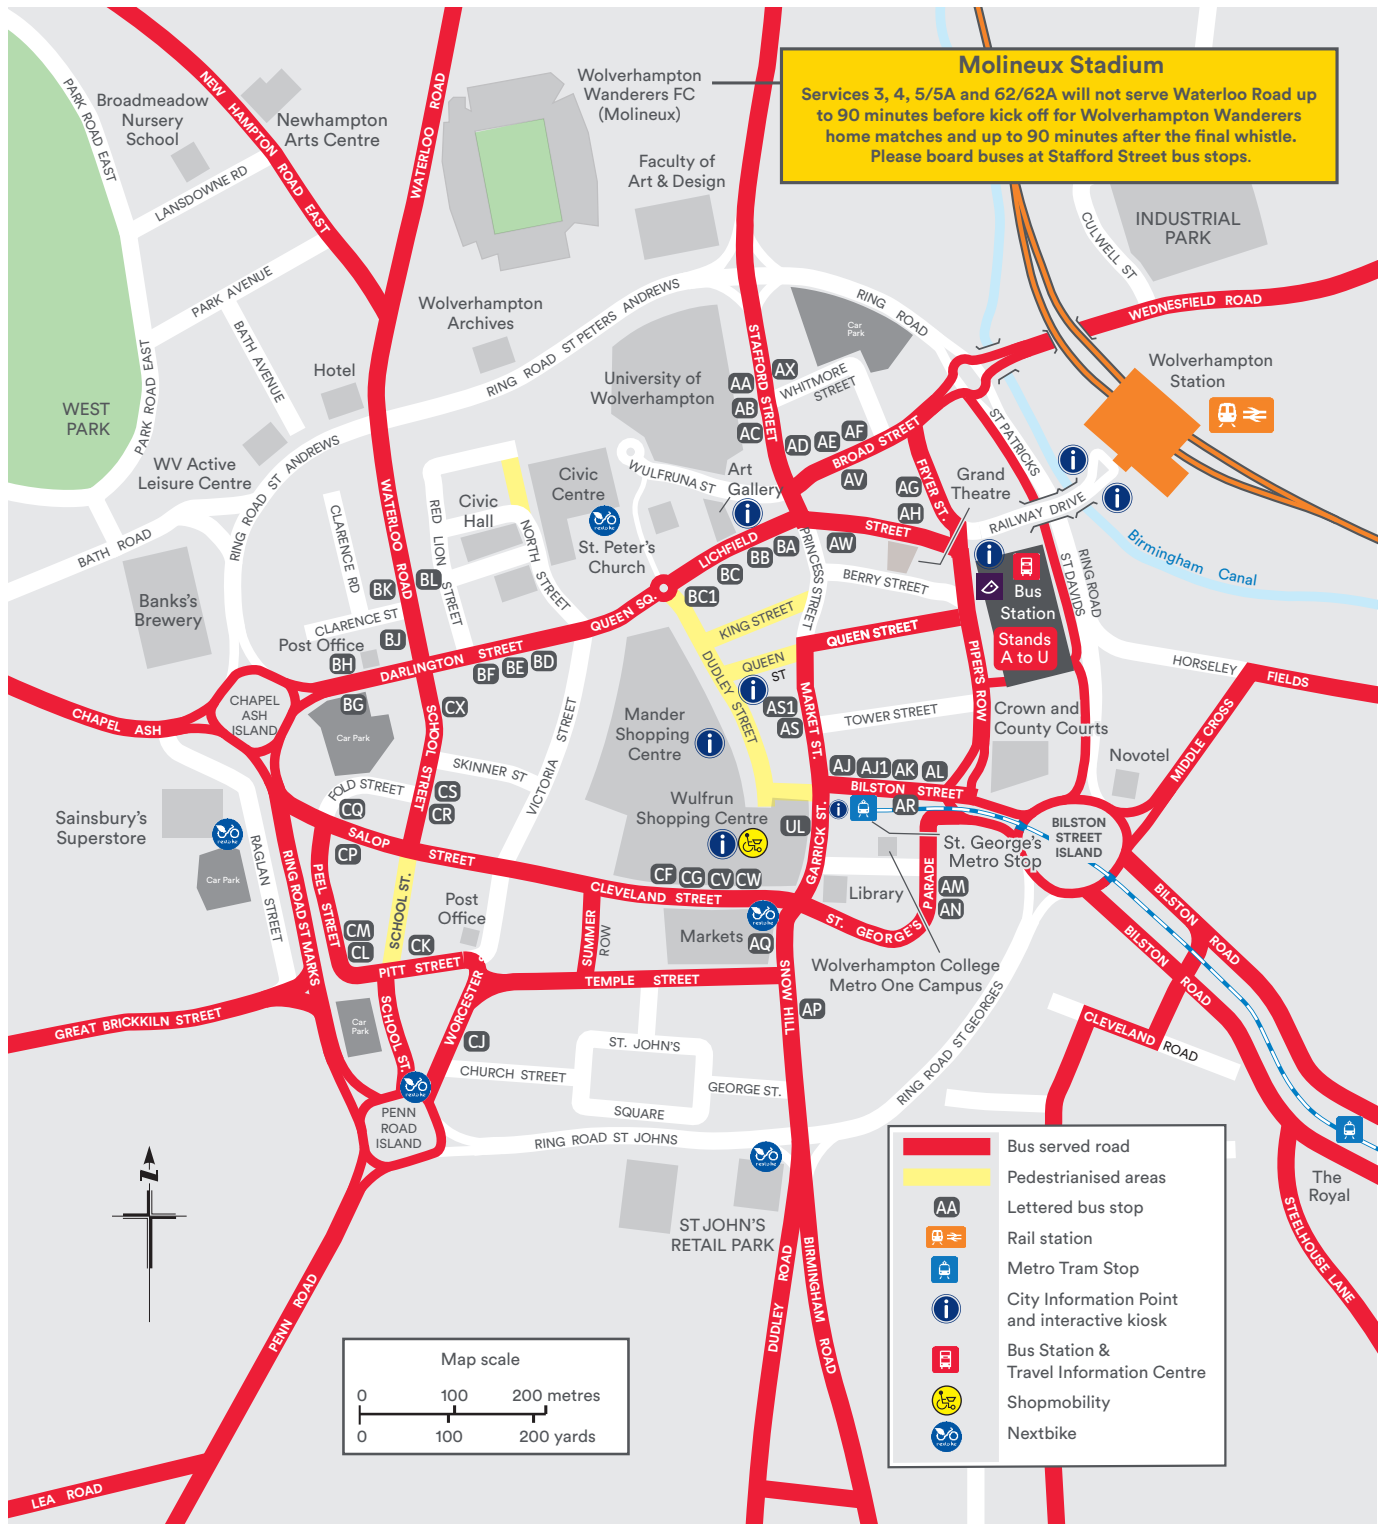

Wolverhampton City Centre

Map & Guide

Bus services from City Centre

Letters in **red** indicate stand service departs from in Pipers Row Bus Station. Letters in **grey** indicate bus stops service departs from in the City Centre.

Service	Destination	Bus stop
1	Dudley	BH CX CS CV AJ AN
1	Tettenhall Wood	AL AW BA BF BG
2	Bushbury Hill	CK CG AJ K* AV AC
2	Warstones	AD BC BD CX CS CJ
3	Castlecroft	AD BC1 BE BG
3	Fordhouses	CQ CF AS1 AW AB
4	i54	BL CX CR CF AS1 AW AB
5/5A	Codsall	C AV BB BD BJ
6/6A	Wobaston	D AV BB BD BJ
8	Wollaston	S AM AP
9	Bridgnorth	B BC BE BG
10/10A/10B	Perton	H AV BB BE BG
11	Underhill	M* AV AC
15/15A	Merry Hill Centre	L AV BC BE BG
16	Stourbridge	L AV BC BF CX CS CJ
25	Pendeford	A AM CJ
26A	Stowlawn	A AM CJ
27/27A	Dudley	A AM AP
32/33	Northwood Park	T AV AB
50	Wednesfield	H
52	Coseley	B
53	Rocket Pool	B
57	Bilston	N
59	Ashmore Park	F
60	Bloxwich	G
61	Goldthorn Park	A AW BC BF CX CS CG AP
62/62A	Compton	AD BA BD BJ
63	Oxbarn Avenue	J BC1 CX CS CM CJ
64	Wakeley Hill	J BC1 CX CS CM CJ
65	Fordhouses	P
67	Cannock	BC CX CR CG AS AC
69	Walsall	N
70	Cannock	AV AC
71/71A	Cannock	AV AC
79	West Bromwich	R
81	Dudley	S
82	Dudley	P
500	City Centre Free Bus	G BB BE CP CK CF
529	Walsall	Q
530	Rocket Pool	J AR
545	Bilston	AR

877/878	Stafford	BC BD BK
891	Telford	D AV BC1 BD BG
X8	Birmingham	S AM AP
X529	Walsall	P
Coach stand		E

Key

Bus served roads	PIPER'S ROW
Swift Collector	

* Buses operated by Let's Go operate from an adjacent Bus Station stand.

❖ Evening and Sundays only

New Cross Hospital

Services 59, 65 & 69 serve New Cross Hospital directly

The most frequent bus is Service 59 from Wolverhampton Bus Station, which operates every few minutes during weekday daytimes and at frequent intervals during evenings and Sundays.