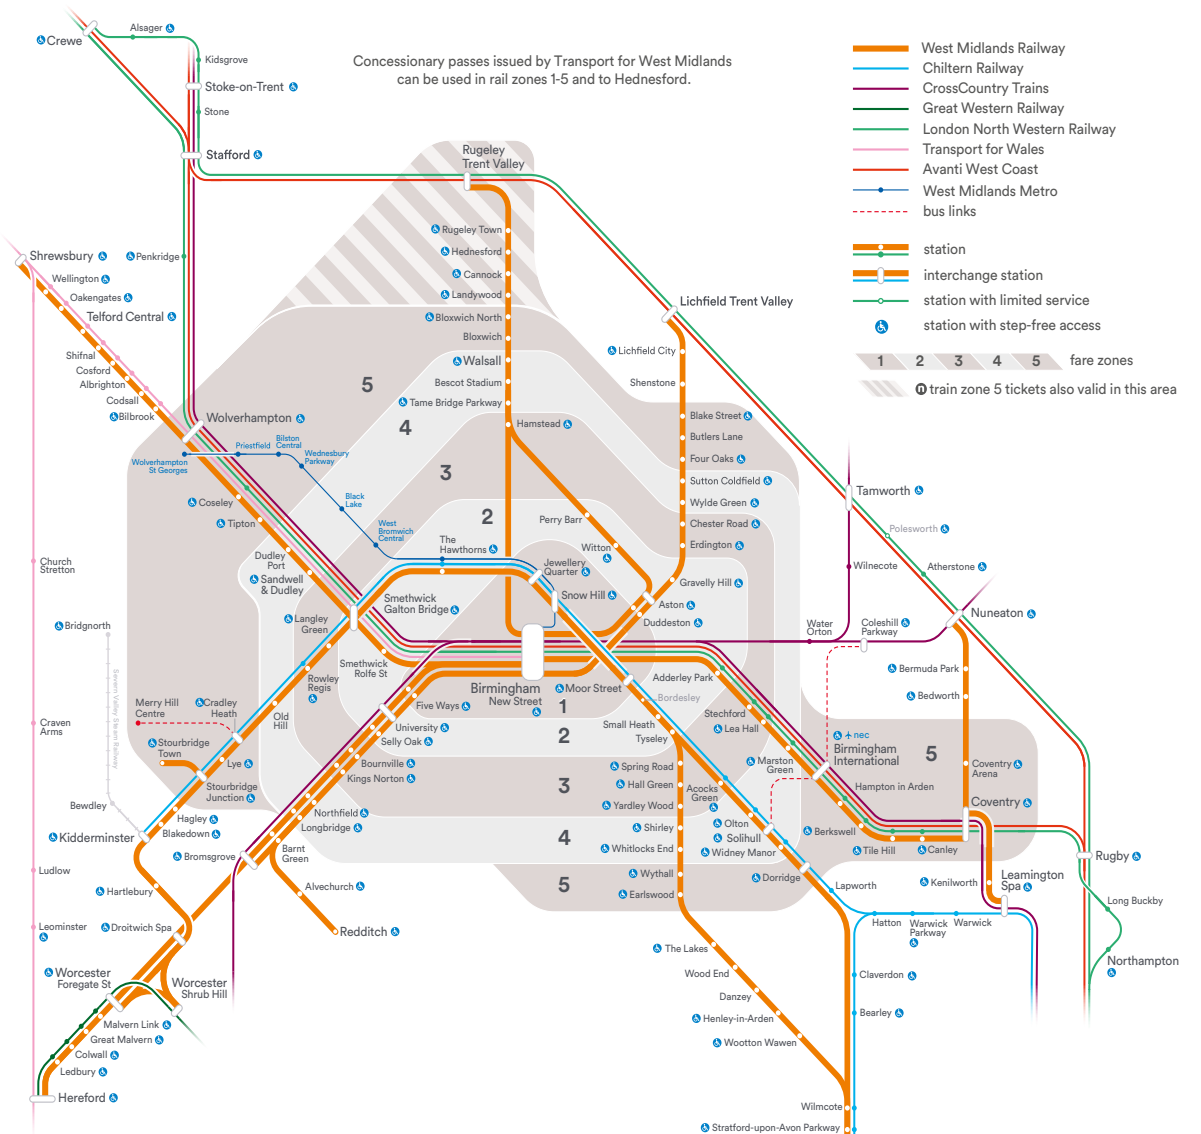

On-demand buses in the West Midlands

West Midlands On-demand is a new type of bus service. It does not follow a specific route. Instead, you book a journey and a bus will pick you up at a time you choose.

We use accessible minibuses. They have space for a wheelchair. You can also bring assistance dogs on the bus. All other dogs are banned.

You can use West Midlands On-demand Monday to Friday, 7am to 8pm for journeys throughout Coventry, as well as to and from:-

- Meriden
- Balsall Common
- Kenilworth
- Leamington Spa
- University of Warwick

For more information and ticket prices, visit twfm.org.uk.