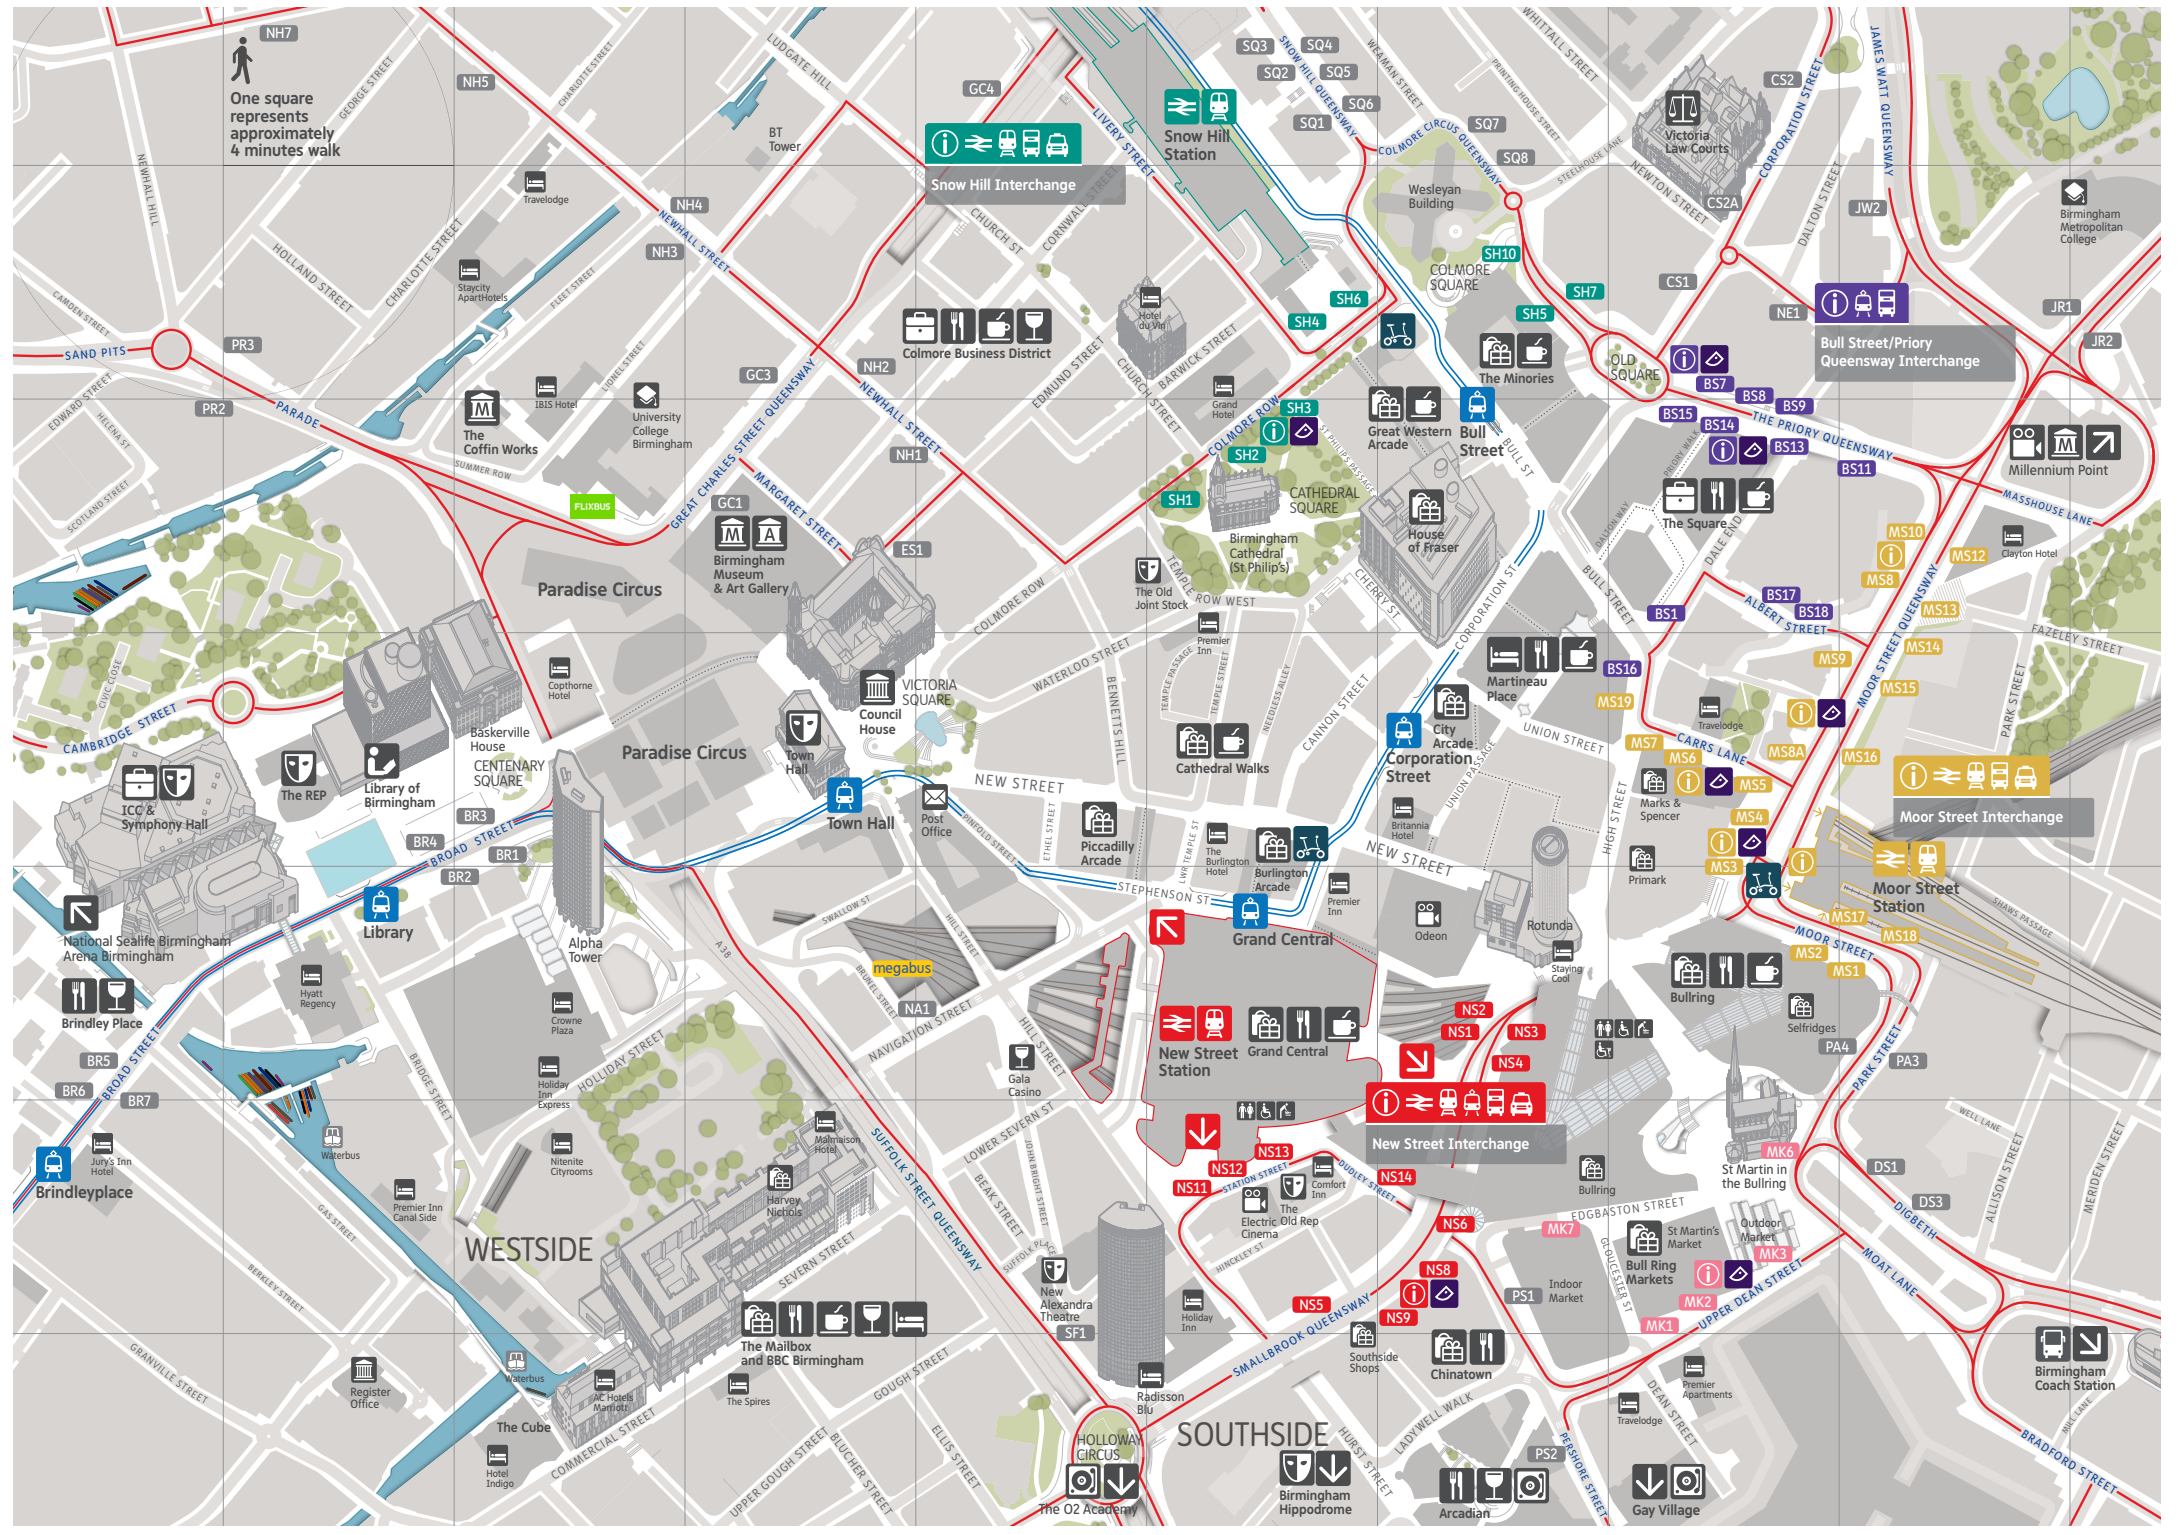

One square represents approximately 4 minutes walk

Birmingham City Centre

Map & guide

Bus services from City Centre

Service	Destination	Bus stop
2	Maypole	MS3 MS16 PA3
3	Yardley Wood	MS3 MS16 PA3
4, 4A	Solihull	MS5 MS16 PA3
5	Solihull	MS4 MS16 PA3
6	Solihull	MS4 MS16 PA3
7	Perry Common	SH6 SQ1
9	Stourbridge	SQ5 SH2 ES1 GC1 BR1 BR7
10	Quinton	SQ4 SH3 ES1 GC1 BR1 BR7
12, 12A	Dudley	SQ5 SH2 ES1 GC1 BR1 BR7
13, 13A	Oldbury/Blackheath	SQ5 SH2 ES1 GC1 BR1 BR7
14	Chelmsley Wood	BS15 JR1
16, 16A	Hamstead/Great Barr/ West Bromwich	SQ6 SH7 MS15 NS6 NS12 MK3 MS8A SH10 SQ2
17	Tile Cross	MS18 DS3 DS4
23	Bartley Green	SF1 NS5 NS2 MS9 SH3 ES1 GC1 BR1 BR7
24	Quinton Road West	SF1 NS5 NS2 MS9 SH3 ES1 GC1 BR1 BR7
25	QE Hospital	NS13 MK1 MS8A SH10 SH3 ES1 GC1
33	Pheasey	MS14 BS16 CS2A
34	Kings Heath	MK1
35	Hawkesley	MS1 NS4 NS11 PS1
45, 47	Longbridge	MS8 MS16 NS4 NS11 PS1
50	Druids Heath	MS2 DS1
51	Walsall	MS14 BS16 CS2A
52	Perry Beeches	SH4 SQ1
60	Cranes Park	MS18 DS3 DS6
61, 63	Frankley	BS8 MS16 NS3
65	Perry Common	BS9 JW2
66	Sutton Coldfield	BS9 JR1
67	Castle Vale	BS9 JW2
74	Dudley	SH5 SQ3
80	West Bromwich	NS13 MK2 NS4
82	Bearwood	SF1 NS5 NS1 MS8A SH10 SH1 ES1 GC1 PR2
87	Dudley	SF1 NS5 NS1 MS8A SH10 SH1 ES1 GC1 PR2
89	West Bromwich	SQ5 SH1 ES1 GC1 PR2
94, 95	Chelmsley Wood	BS13 JR1
97	Chelmsley Wood	BS17 MS16 DS3
101	Handsworth	SQ4 SH1 NH1 NH3 NH5 NH7
110	Tamworth	BS11 CS1 CS2
126	Dudley	SQ5 SH2 ES1 GC1

907	Sutton Coldfield	MS14 BS1 CS2A
934, 935	Walsall	MS14 BS1 CS2A
936	Brownhills West	MS14 BS1 CS2A
937, 937A	Brownhills West	MS14 BS1 CS2A
997	Walsall	MS14 BS1 CS2A
X1	Coventry	MS17 DS3 DS6
X2	Solihull	MS17 DS3 DS6
X3	Lichfield	BS11 CS1 CS2
X4	Falcon Lodge	BS11 CS1 CS2
X5	Roughley	BS11 CS1 CS2
X8	Wolverhampton	SQ5 SH2 ES1 GC1 BR1 BR7
X10	Gornal Wood	SQ5 SH2 ES1 GC1 BR1 BR7
X12, X13	Chelmsley Wood	BS14
X14, X15	Sutton Coldfield	BS11 CS1 CS2
X16	Belgrave	CS1 CS2
X21	Bartley Green	BS8 MS16 NS3
X22	Woodgate	BS8 MS16 NS3
X51	Cannock	MS14 BS16 CS2A
	Ring-and-Ride	MS19 MK7