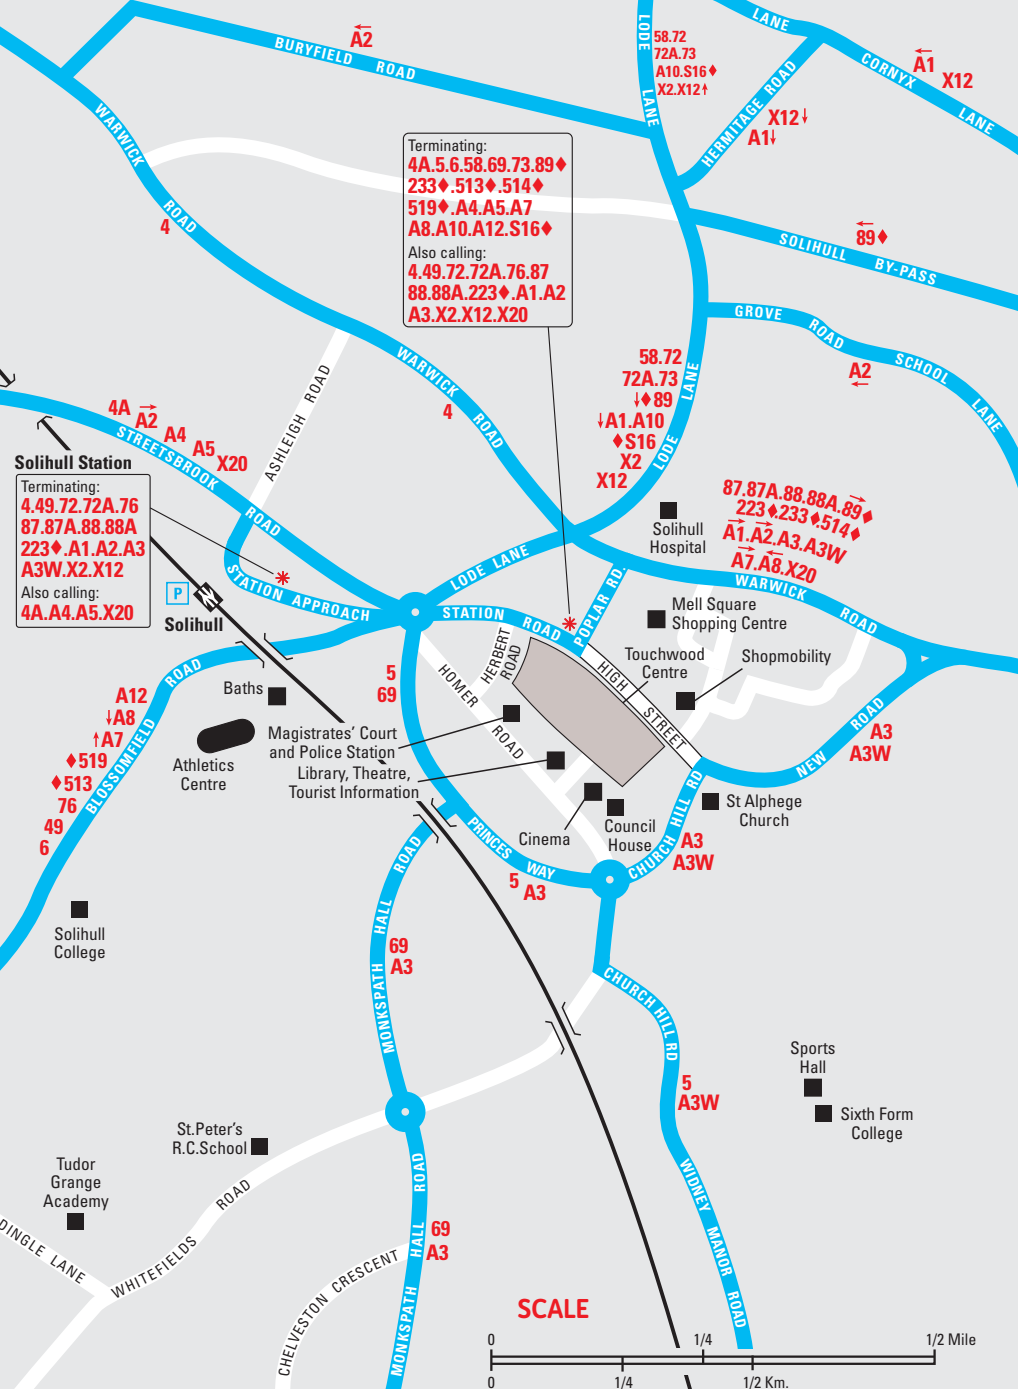

SOLIHULL TOWN CENTRE