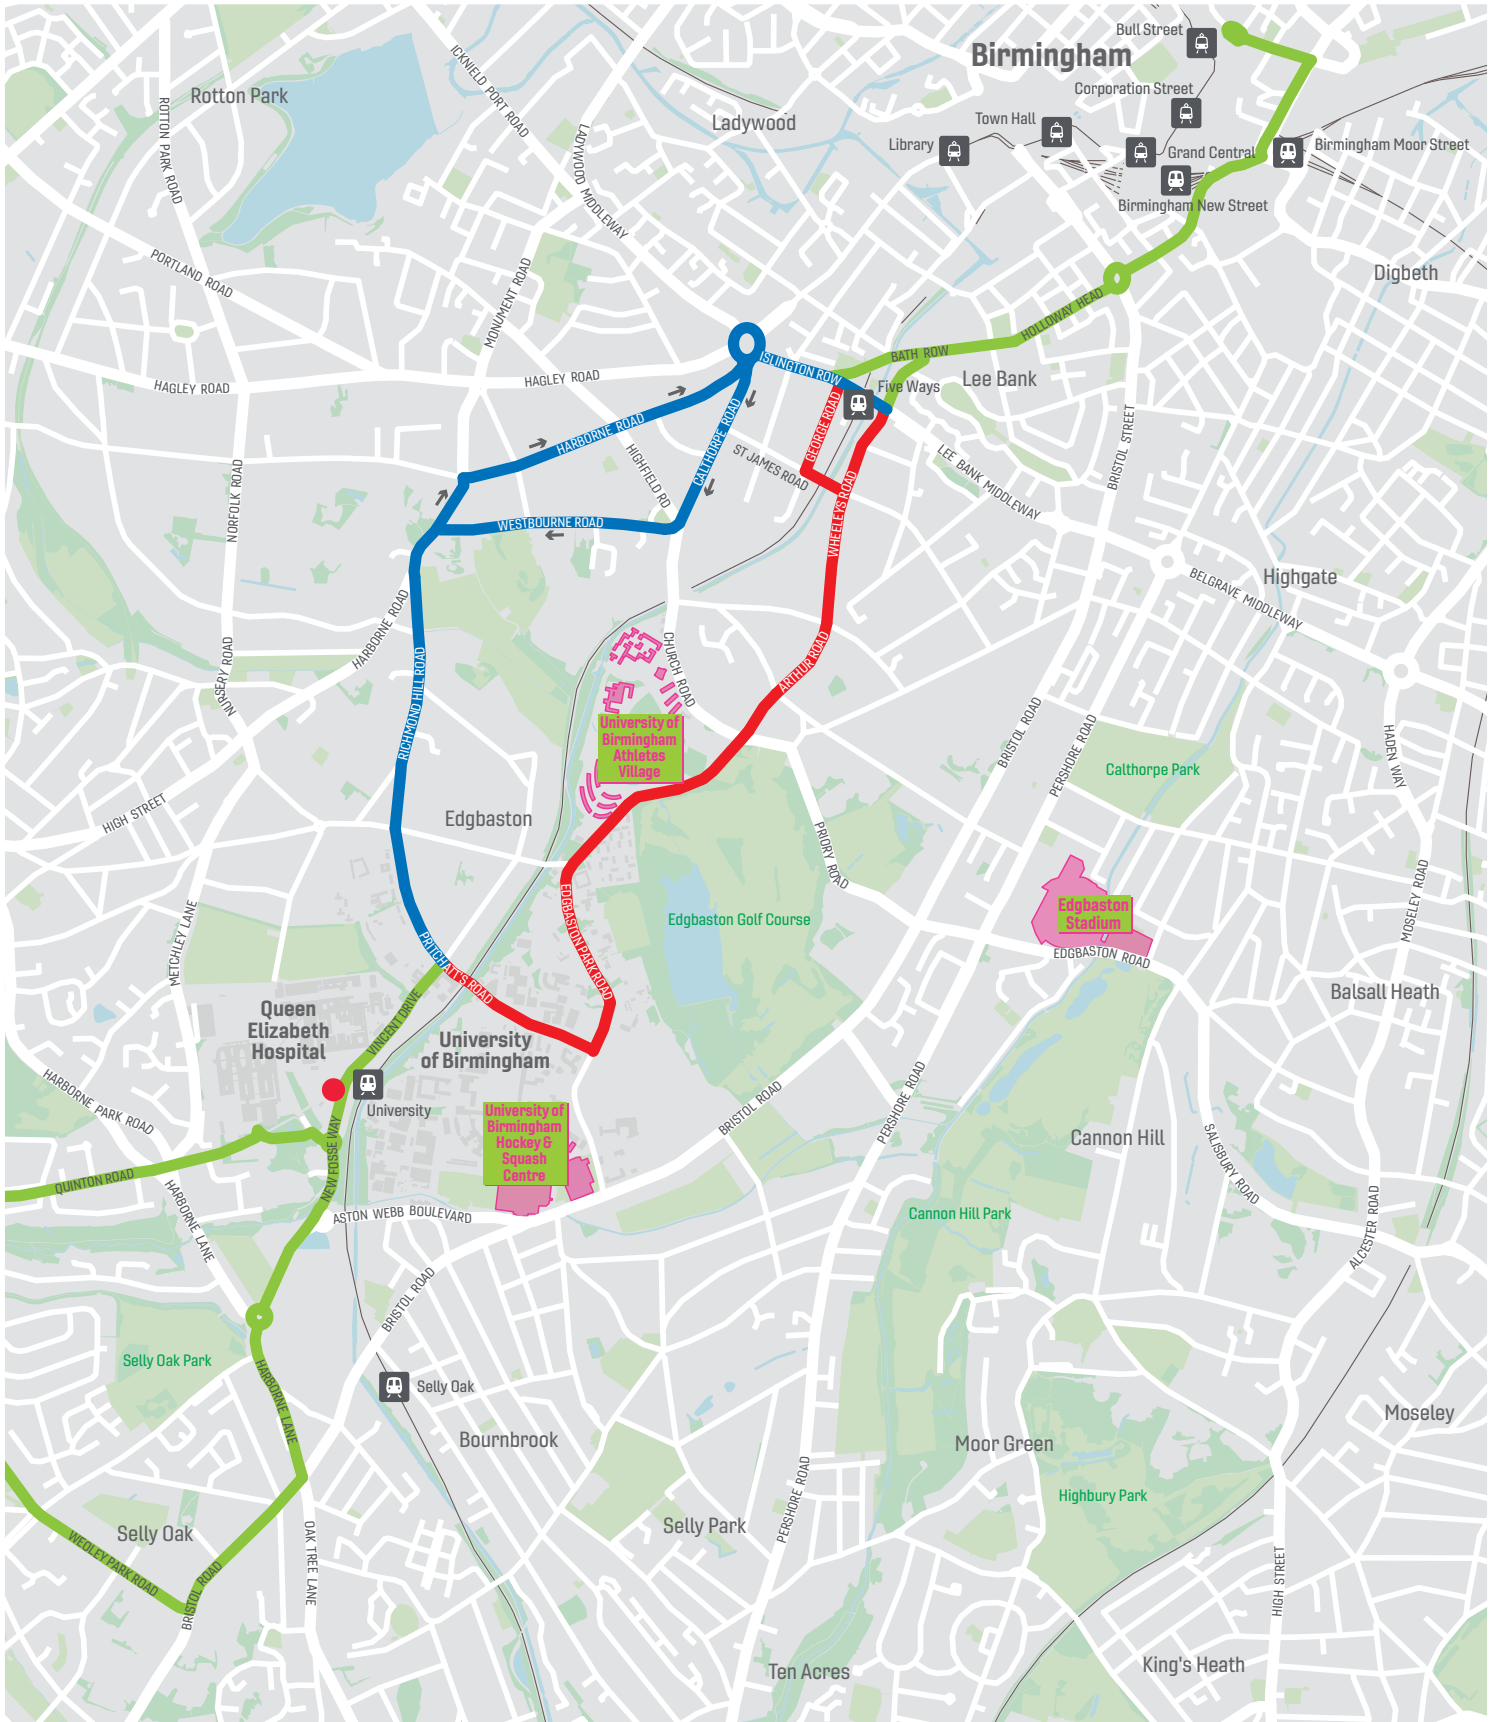

Services X21 and X22

Diversions 18th July - 11th August

Contains Ordnance Survey data. © Crown copyright 2022.

KEY

- Commonwealth Games venues
- Bus route served as normal
- Bus route diversion
- Not served by bus
- M Midland Metro station
- N National Rail station
- Direction of travel
- Bus stop out of use on event days only