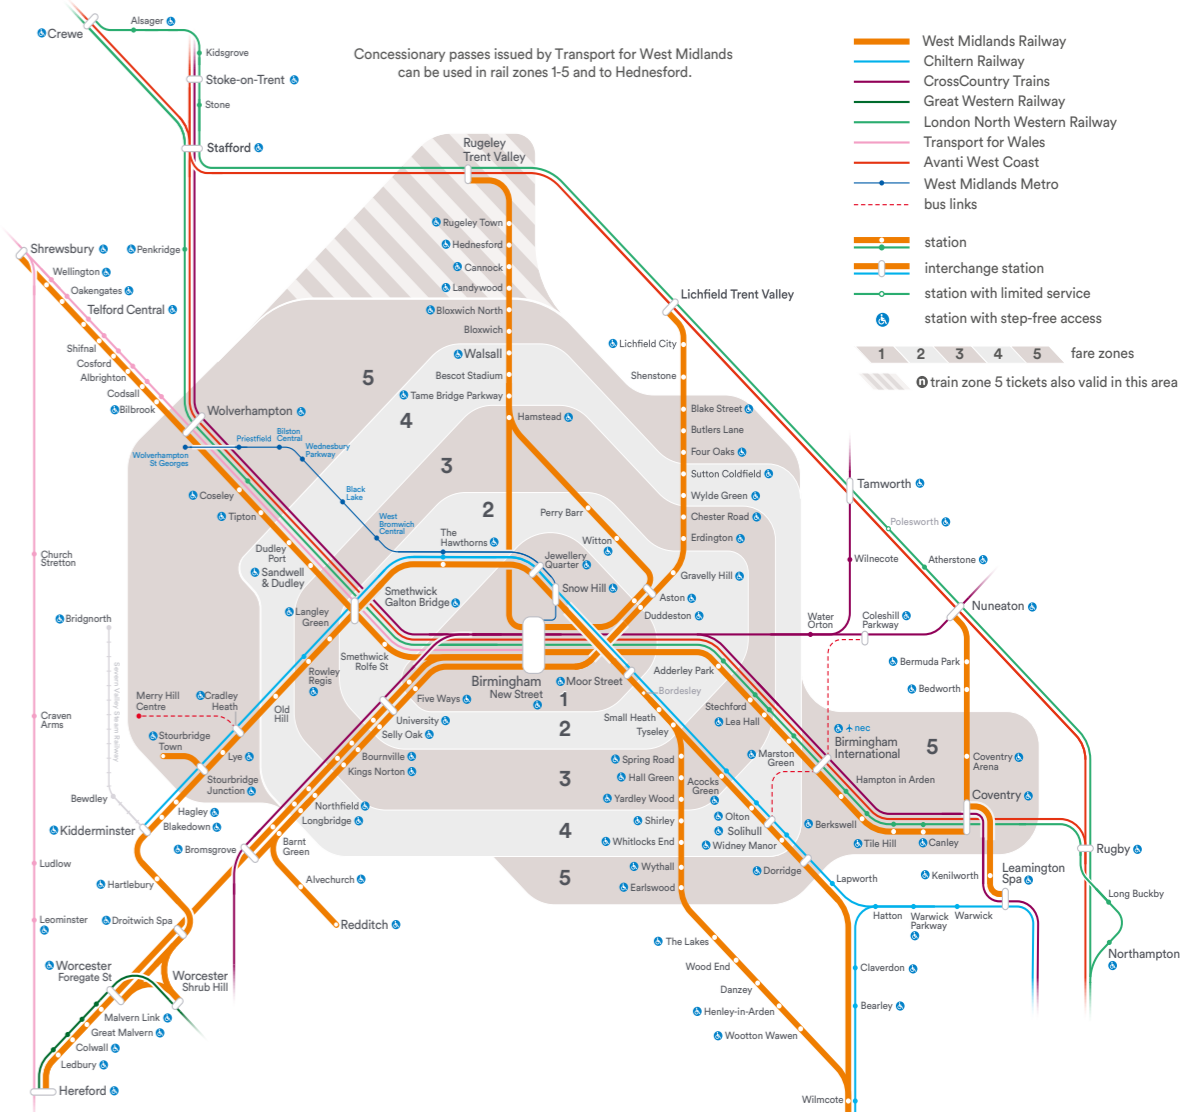

Destination	Bus Route Number	Map Grid	Destination	Bus Route Number	Map Grid	Destination	Bus Route Number	Map Grid
A	Alderman's Green	22, 51, 703	F	Fen End	87A	S	Sewall Highway	7, 22, 60
H	Allesley	7, 7C, 82, X1	F5	Fenside	17, 17A	H5	Sheldon	X1
D5	Allesley Park	8	F8	Finham	9, 24, 24A, 25, 25A, 60	F8	Solihull	82, 87A, 233
J4	Ansty Park	X30	G4	Foleshill	20, 20A, 20B, 148	F6	Spon End	2, 2A, 6, 6A, 14, 14A, 18, 18A
G5	Arena Park & Ricoh Arena	3, 20, 20A, 20B, 51, 60, 78, 78A, 78B, 78C, 85, 85A, 85B, X6, X30	G4	Gibbet Hill	11, 12X, U1, U2, X17	G6	Stivichall	9, 24, 24A, 25, 25A, 60
F3	Ash Green	56, 56B, 79, 79A	E8	Gosford Green	7, 8, 9, 13, 13A, 17, 17A, 74, 74A, 74B, 85, 85A, 85B, 86, X6, X30	G6	Stoke	13, 13A, 74, 74A, 74B, 86
GB	Baginton	24, 24A, 25, 25A	F8	Green Lane	9	G7	Stoke Aldermoor	3
G6	Ball Hill	7, 8, 9, 17, 17A, 74, 74A, 74B, 85, 85A, 85B, X6, X30	F8	Hall Green	20A, 22, 78, 78A, 703	G5	Stoke Heath	7, 22, 60
A6	Balsall Common	87, 87A, 223	G4	Hampton-in-Arden	82	H6	Stratford-upon-Avon	X18
C6	Banner Lane	6A, 14, 14A	E6	Hearsall Common	2, 2A, 6, 6A, 11, 18, 18A, 51	H6	Tanyard Farm	6, 6A
H2	Bedworth	20, 56, 56B, 78, 78A, 79, 79A, 148, 148B, 703	E6	Henley Green	8, 20A, 31, 78, 78A	D6	Tile Hill North	5, 6A
H4	Ball Green	7, 20A, 21, 22, 78, 78A, 703	H5	Herald Avenue	2, 2A, 6, 6A, 11, 18, 18A	D6	Tile Hill South	2, 2A
B6	Berkswell	88, 88A (railway station)	E6	Hillfields	17, 17A, 22	C7	Tile Hill Village	2, 2A, 14, 14A, 18, 18A, 213
J7	Bingley	15, 15A, 60, 86	F4	Holbrooks	3, 56, 56B	H8	Tollbar End	21A, 25, 25X
J7	Bingley Woods	86	H5	Kenilworth	11, 24, 24A, 233, X17	J5	University Hospital	9, 17, 17A, 20A, 60, 74, 74A, 74B, 78, 78A, 85, 85A, 85B, 703, X6
J7	Birmingham	X1	F5	Kenilworth	11, 24, 24A, 233, X17	E8	University of Warwick	11, 12X, 14, 14A, 60, U1, U2
*	Birmingham Airport & NEC	X1	G7	Knowle	87, 87A, 233	C5	Upper Eastern Green	14, 14A
J7	Brandon	86	F5	Leamington Spa	11, U1, U2, X17, X18	H5	Upper Stoke	8, 9, 74, 74A, 74B, 85, 85A, 85B, X6, X30
E4	Brinklow	85, 85A, 85B	H4	Leicester	X6	H8	Victoria Farm	22, 51, 703
E4	Brownhill Green	7, 7C	H4	Leicestershire	X6	E8	Wainbody	9
C2	Bulkington	56, 56B, 74, 74A, 74B, 78, 78A, 87, 87A, 233	F3	Leamington Spa	11, U1, U2, X17, X18	E8	Walsgrave	8, 20A, 51, 74, 74A, 74B, 78, 78A, 703, X6
J8	Burton Green	87, 87A, 233	E6	Leamington Spa	X6	F7	War Memorial Park	12X, 87, 87A, X17
D7	Canley	2, 2A, 12X, 18, 18A	G3	Leamington Spa	X6	G4	Warwick	X17, X18
E6	Canon Park	2, 14, 19, 60, 87, 87A	G3	Leamington Spa	X6	J7	Warwickshire Shopping Centre	60
E5	Catherine-de-Barnes	82	G3	Leamington Spa	X6	D7	Westwood Business Park	28A, 18A
E7	Chapelfields	5A, 8, 9, 51	D6	Leamington Spa	X6	D7	Westwood Heath	87, 87A, 233
E6	Chylesmore	17, 17A, 60	D6	Leamington Spa	X6	G7	Whitley	21, 21A, 25X, 60
H6	Coombe Park	3, 60, 85, 85A, 85B	H4	Leamington Spa	X6	F4	Whitmore Park	15
H6	Copswold	15, 15A, 86	B4	Leamington Spa	X6	E6	Whoberley	14, 14A, 51
D3	Corley	755	H8	Leamington Spa	X6	G7	Willenhall	13, 13A, 21, 60
F5	Coundon	5, 5A, 51	H8	Leamington Spa	X6	H4	Wood End	7, 21, 703
H5	Courtauld Industrial Estate	3, 20, 20A, 20B, 56, 56B, 148	D6	Leamington Spa	X6	H4	Woodway Park	8, 51, 703
H5	Courthouse Green	21, 22, 60	H4	Leamington Spa	X6	H5	Wyken	8, 9, 17, 17A, 60, 74, 74A, 74B, 85, 85A, 85B, X6, X30
F6	Coventry City Centre	All buses except 60, 78, 78A, 79, 79A, 233, 703, U1, U2	H8	Leamington Spa	X6	F7	Yardley	X1
H8	Coventry Airport	21A, 25	B4	Leamington Spa	X6	F7	Yardley	X1
F6	Coventry Rail Station	9, 11, 12X, 24, 24A, 25, 25A, 25X, 87, 87A, X17, X30	H4	Leamington Spa	X6	F5	Yardley	X1
J5	Crosspoint Business Park	8, 74, 74A, 74B	H4	Leamington Spa	X6	F5	Yardley	X1
E	Earlsdon	11, 51	H4	Leamington Spa	X6	F5	Yardley	X1
F9	Ernesford Grange	3	H4	Leamington Spa	X6	F5	Yardley	X1
H7	Ernesford Grange	3	H4	Leamington Spa	X6	F5	Yardley	X1
H8	Parkhill	82, X1	H8	Leamington Spa	X6	F5	Yardley	X1
H4	Pickford	82, X1	H8	Leamington Spa	X6	F5	Yardley	X1
H4	Potters Green	8, 81, 703	H8	Leamington Spa	X6	F5	Yardley	X1
H4	Potters Green	8, 81, 703	H8	Leamington Spa	X6	F5	Yardley	X1
H4	Potters Green	8, 81, 703	H8	Leamington Spa	X6	F5	Yardley	X1