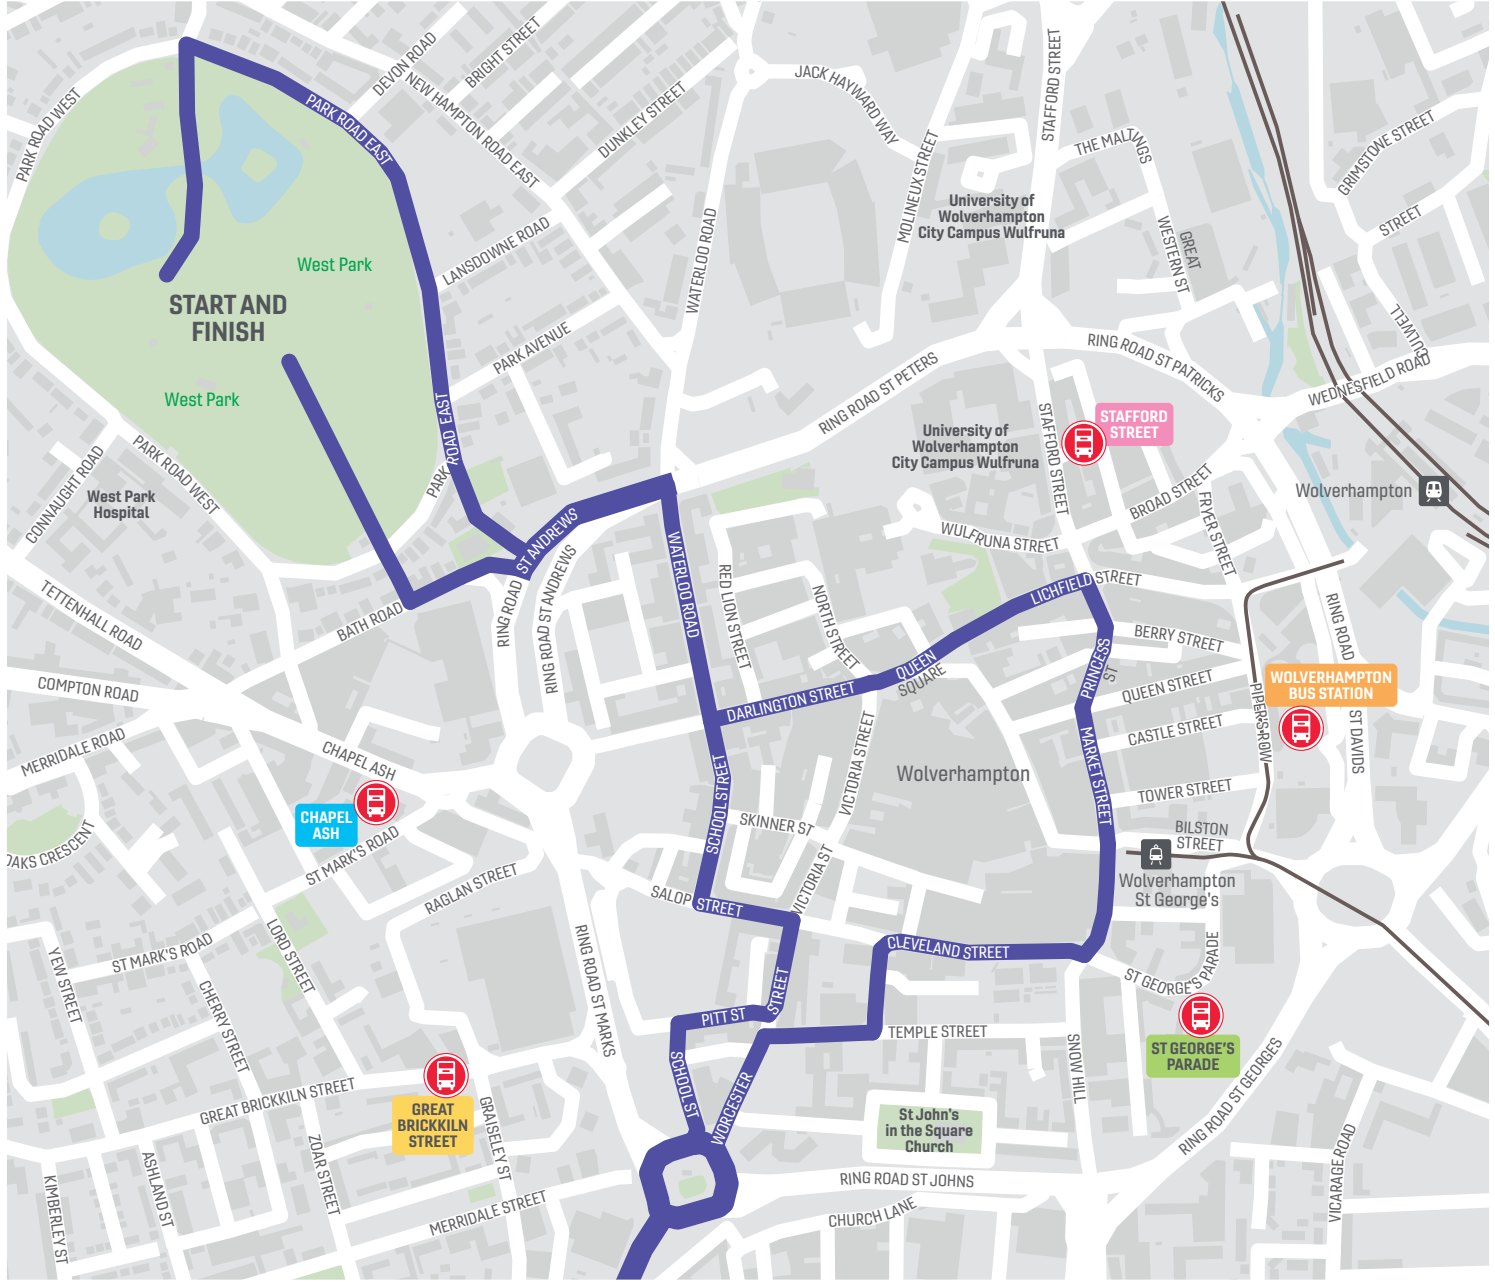

# Wolverhampton City Centre Bus Stop Changes

Contains Ordnance Survey data. © Crown copyright 2022.

Service	Usual Destination	Time Trial Destination	Get Your Bus From Here
1	Dudley	Parkfield Road	St George's Parade
1	Tettenhall Wood	Tettenhall Wood	Chapel Ash
2	Bushbury Hill	Bushbury Hill	Stafford Street
2	Warstones	Warstones	Chapel Ash
3	Castlecroft	Castlecroft	Chapel Ash
3	Fordhouses	Fordhouses	Stafford Street
4	Spring Hill	Spring Hill	No Service
4	i54	i54	Stafford Street
5	Codsall	Codsall	Wolverhampton Bus Station
6/6A	Wobaston	Wobaston	Wolverhampton Bus Station
8	Wollaston	Wollaston	Wolverhampton Bus Station
9 ARR	Bridgnorth	Bridgnorth	Chapel Ash
9 NEX	Walsall	Walsall	Wolverhampton Bus Station
10/10A/10B	Perton	Perton	Chapel Ash
11	Underhill	Underhill	Wolverhampton Bus Station
11	Underhill	Underhill	Wolverhampton Bus Station
15/15A	Merry Hill Centre	Merry Hill Centre	Chapel Ash
16	Stourbridge	Stourbridge	Chapel Ash
25	Pendeford	Pendeford	Wolverhampton Bus Station
26A	Stowlawn	Stowlawn	Wolverhampton Bus Station
27/27A	Dudley	No Service	No service
32/33	Northwood Park	Northwood Park	Wolverhampton Bus Station
50	Wednesfield	Wednesfield	Wolverhampton Bus Station

█ Time Trial Route 
 Ⓡ Bus Terminus (Time Trial Route only)